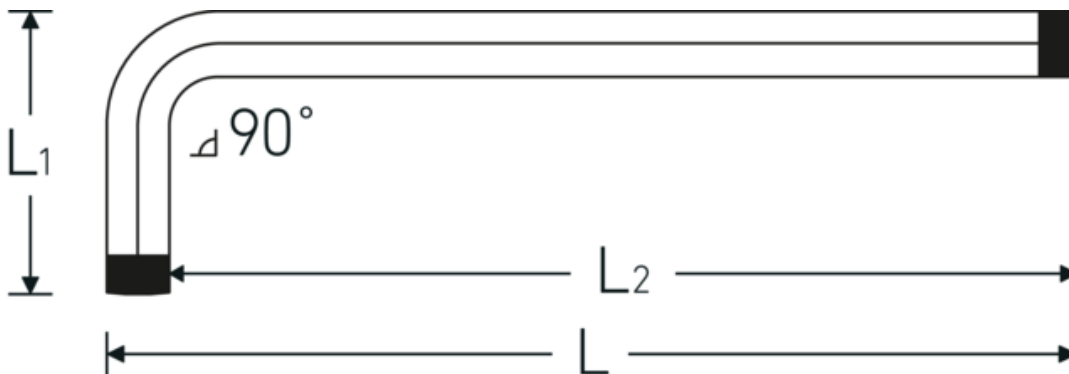

Hex ballpoint L-spanner

10767a

Product no. **43573016**
 GTIN **4018754332960**
 Model **10767A 1/4 KUGELKOPF-
 WINKELSCHRAUBENDREHER
 SECHSKANT**

Label.

Hex ballpoint L-wrench Hex drive 1/4 L.31mm x 184mm

Technical Drawing.

Technical Attributes.

Drive profile	hex
External hex drive (inch)	1/4
L1	31 mm
L2	184 mm
Length mm (L)	182 mm

Logistics data.

Depth mm (IFS)	182
Width mm (IFS)	37
Height mm (IFS)	7
Length (packed, mm)	260
Width (packed, mm)	150
Height (packed, mm)	8
Volume (packed, dm ³)	0.312 dm ³
Product no.	43573016
Weight (gross, kg)	0,568

Weight PAP (kg)	0,000
Weight PVC (kg)	0,008
GTIN	4018754332960
Country of origin	GERMANY
Region of origin	Nordrhein-Westfalen
WEEE/ElektroG	nicht ear-pflichtig
Customs tariff no.	82041100
Packing standard	10
Weight	60 g

43573024 10767A 3/8 KUGELKOPF-
WINKELSCHRAUBENDREHER
SECHSKANT

Hex ballpoint L-wrench Hex drive 3/8
L.38mm x 222mm

4018754332984

GTIN-Code.