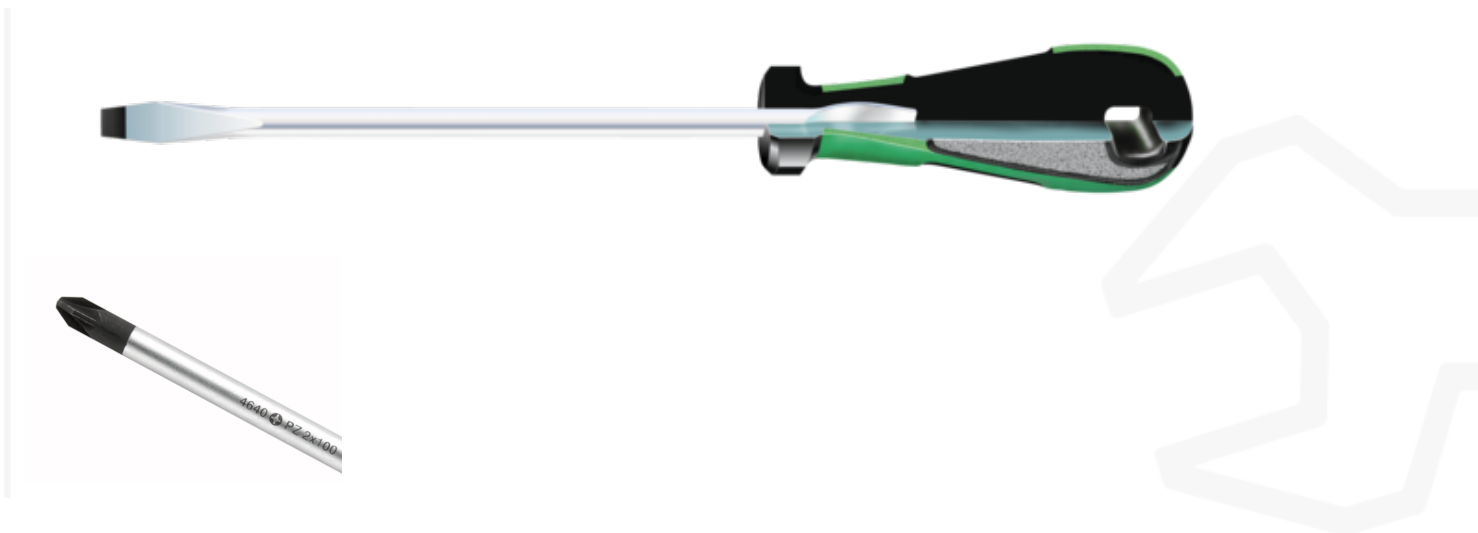

Product highlights.

Technical Drawing.