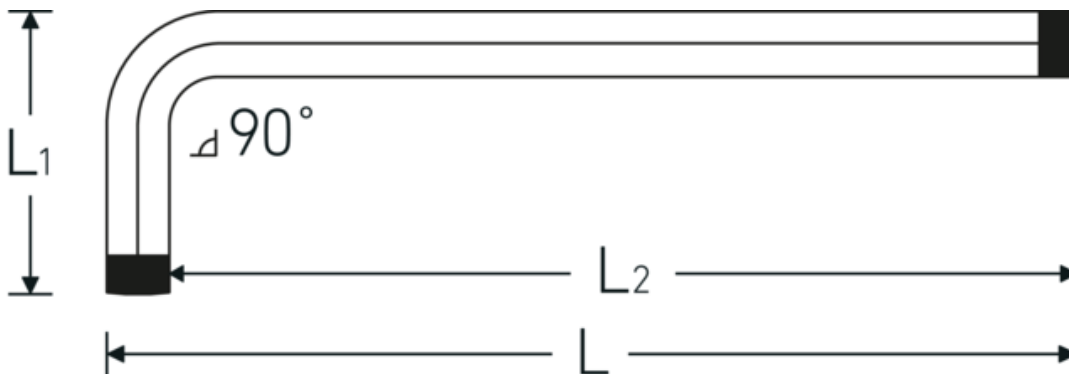

Hex ballpoint L-spanner

10767a

Product no. **43570014**
 GTIN **4018754091737**
 Model **10767A 7/32 KUGELKOPF-
 WINKELSCHRAUBENDREHER
 SECHSKANT**

Label.

Hex ballpoint L-wrench Hex drive 7/32 L.29mm x 170mm

Technical Drawing.

Technical Attributes.

Drive profile	hex
External hex drive (inch)	7/32
L1	29 mm
L2	170 mm
Length mm (L)	171 mm

Logistics data.

Depth mm (IFS)	171
Width mm (IFS)	35
Height mm (IFS)	6
Length (packed, mm)	195
Width (packed, mm)	60
Height (packed, mm)	20
Volume (packed, dm ³)	0.234 dm ³
Product no.	43570014
Weight (gross, kg)	0,396

Weight PAP (kg)	0,000
Weight PVC (kg)	0,005
GTIN	4018754091737
Country of origin	POLAND
Region of origin	Ausländischer Ursprung
WEEE/ElektroG	nicht ear-pflichtig
Customs tariff no.	82041100
Packing standard	10
Weight	39 g

43570024 10767A 3/8 KUGELKOPF-
WINKELSCHRAUBENDREHER
SECHSKANT

Hex ballpoint L-wrench Hex drive 3/8
L.38mm x 222mm

4018754091768

GTIN-Code.