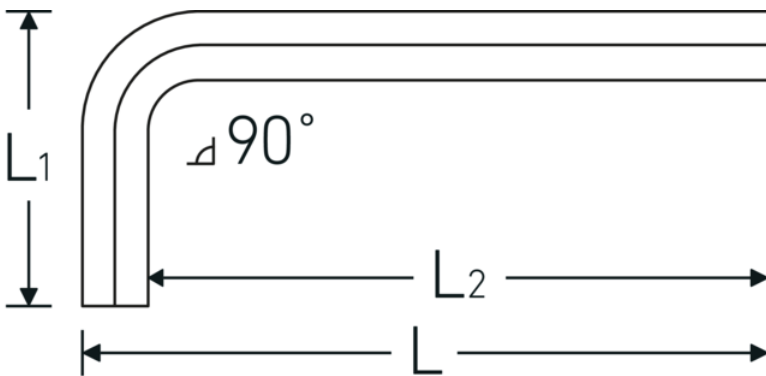

Hex key L-wrench

10760a

Product no. **43553003**
 GTIN **4018754332267**
 Model **10760a 3/64**
WINKELSCHRAUBENDREHER
SECHSKANT

Label.

Hex key L-wrench screwdriver Hex drive 3/64 L.14mm x 45mm

Technical Drawing.

Technical Attributes.

Drive profile	hex
External hex drive (inch)	3/64
L1	14 mm
L2	45 mm

Logistics data.

Depth mm (IFS)	41
Width mm (IFS)	12
Height mm (IFS)	1
Length (packed, mm)	170
Width (packed, mm)	60
Height (packed, mm)	2
Volume (packed, dm ³)	0.0204 dm ³
Product no.	43553003
Weight (gross, kg)	0,010

Weight PAP (kg)	0,000
Weight PVC (kg)	0,004
GTIN	4018754332267
Country of origin	GERMANY
Region of origin	Nordrhein-Westfalen
WEEE/ElektroG	nicht ear-pflichtig
Customs tariff no.	82054000
Packing standard	10
Weight	1 g