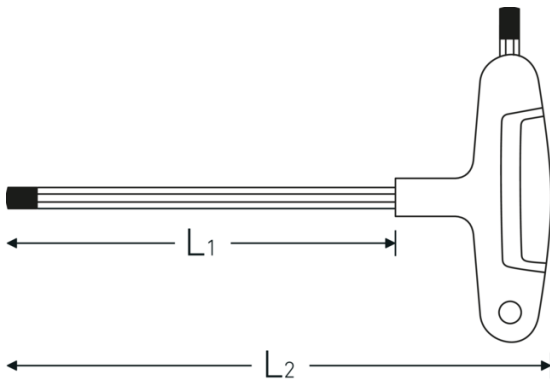

### Label.

Hex screwdriver Hex drive 2,5 mm L.100mm

### Technical Drawing.

### Technical Attributes.

Drive profile	hex
External hex drive (mm)	2,5 mm
L1	100 mm
L2	125 mm

### Logistics data.

Depth mm (IFS)	129
Width mm (IFS)	104
Height mm (IFS)	22
Length (packed, mm)	410
Width (packed, mm)	200
Height (packed, mm)	23
Volume (packed, dm <sup>3</sup> )	1.886 dm <sup>3</sup>
Product no.	43253025
Weight (gross, kg)	0,434