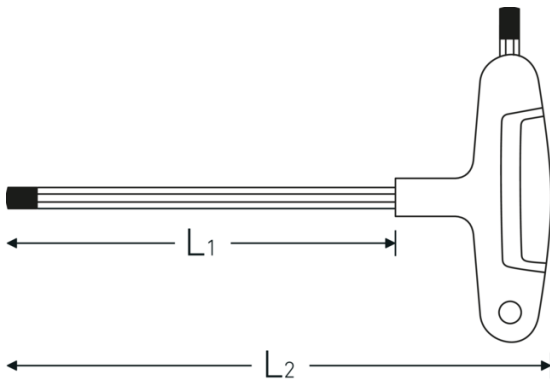

Hex screwdriver

10768-3K

Product no. **43253060**
GTIN **4018754319411**
Model **10768-3K 6**

Label.

Hex screwdriver Hex drive 6 mm L.200mm

Technical Drawing.

Technical Attributes.

| | |
|-------------------------|--------|
| Drive profile | hex |
| External hex drive (mm) | 6 mm |
| L1 | 200 mm |
| L2 | 228 mm |

Logistics data.

| | |
|----------------------|----------|
| Depth mm (IFS) | 228 |
| Width mm (IFS) | 110 |
| Height mm (IFS) | 22 |
| Length (packed, mm) | 410 |
| Width (packed, mm) | 200 |
| Height (packed, mm) | 45 |
| Volume (packed, dm3) | 3.69 dm3 |
| Product no. | 43253060 |
| Weight (gross, kg) | 0,964 |

| | |
|---------------------------|---------------------|
| Weight PAP (kg) | 0,000 |
| Weight PVC (kg) | 0,016 |
| GTIN | 4018754319411 |
| Country of origin | GERMANY |
| Region of origin | Nordrhein-Westfalen |
| WEEE/ElektroG | nicht ear-pflichtig |
| Customs tariff no. | 82041100 |
| Packing standard | 10 |
| Weight | 92 g |

Variants.

| Product no. | Artikelnr. (ERP) | Description | GTIN |
|-------------|------------------|--|---------------|
| 43253020 | 10768-3K 2 | Hex screwdriver Hex drive 2 mm L.100mm | 4018754319367 |
| 43253025 | 10768-3K 2,5 | Hex screwdriver Hex drive 2,5 mm L.100mm | 4018754319374 |
| 43253030 | 10768-3K 3 | Hex screwdriver Hex drive 3 mm L.150mm | 4018754319381 |
| 43253040 | 10768-3K 4 | Hex screwdriver Hex drive 4 mm L.150mm | 4018754319398 |
| 43253050 | 10768-3K 5 | Hex screwdriver Hex drive 5 mm L.200mm | 4018754319404 |
| 43253060 | 10768-3K 6 | Hex screwdriver Hex drive 6 mm L.200mm | 4018754319411 |
| 43253080 | 10768-3K 8 | Hex screwdriver Hex drive 8 mm L.200mm | 4018754319428 |
| 43253100 | 10768-3K 10 | Hex screwdriver Hex drive 10 mm L.200mm | 4018754319435 |