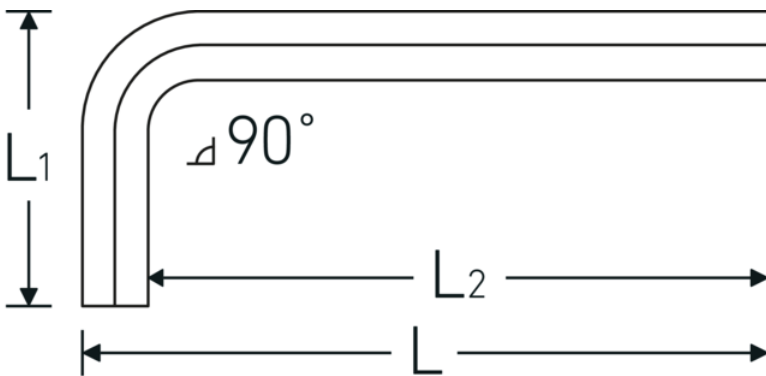

## Hex key L-wrench

10760CV

Product no. **43150011**  
 GTIN **4018754026906**  
 Model **10760 CV 11**  
**WINKELSCHRAUBENDREHER**

### Label.

Hex key L-wrench screwdriver Hex drive 11mm L.42mm x 119mm

### Technical Attributes.

Drive profile	hex
External hex drive (mm)	11 mm
DIN	DIN ISO 2936
L1	42 mm
L2	119 mm
Length mm (L)	130 mm

### Logistics data.

Depth mm (IFS)	130
Width mm (IFS)	50
Height mm (IFS)	13
Length (packed, mm)	200
Width (packed, mm)	85
Height (packed, mm)	35
Volume (packed, dm <sup>3</sup> )	0.595 dm <sup>3</sup>
Product no.	43150011
Weight (gross, kg)	1,310