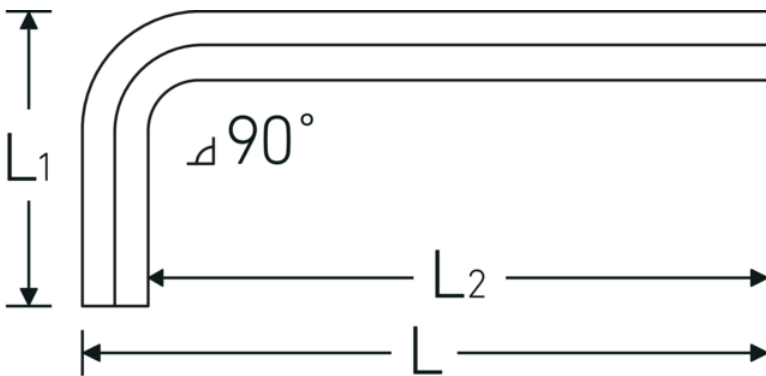

## Hex key L-wrench

10760aCV

Product no. **43550014**  
 GTIN **4018754029457**  
 Model **10760 ACV 7/32**  
**WINKELSCHRAUBENDREHER**

**Label.** Hex key L-wrench screwdriver Hex drive 7/32 L.32mm x 80mm

### Technical Drawing.

### Technical Attributes.

Drive profile	hex
External hex drive (inch)	7/32
L1	32 mm
L2	80 mm
Length mm (L)	90 mm

### Logistics data.

Depth mm (IFS)	90
Width mm (IFS)	36
Height mm (IFS)	6
Length (packed, mm)	110
Width (packed, mm)	60
Height (packed, mm)	22
Volume (packed, dm <sup>3</sup> )	0.1452 dm <sup>3</sup>
Product no.	43550014
Weight (gross, kg)	0,237