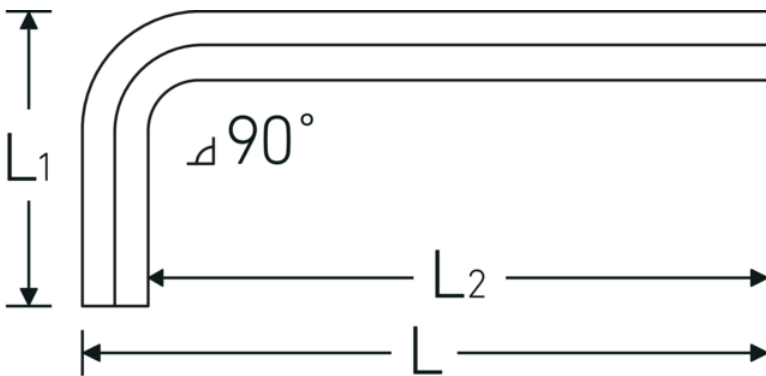

## Hex key L-wrench

10760aCV

Product no. **43550018**  
 GTIN **4018754029471**  
 Model **10760 ACV 9/32**  
**WINKELSCHRAUBENDREHER**

**Label.** Hex key L-wrench screwdriver Hex drive 9/32 L.35mm x 95mm

## Technical Drawing.

## Technical Attributes.

Drive profile	hex
External hex drive (inch)	9/32
L1	35 mm
L2	95 mm
Length mm (L)	105 mm

## Logistics data.

Depth mm (IFS)	105
Width mm (IFS)	43
Height mm (IFS)	8
Length (packed, mm)	150
Width (packed, mm)	65
Height (packed, mm)	25
Volume (packed, dm <sup>3</sup> )	0.24375 dm <sup>3</sup>
Product no.	43550018
Weight (gross, kg)	0,450