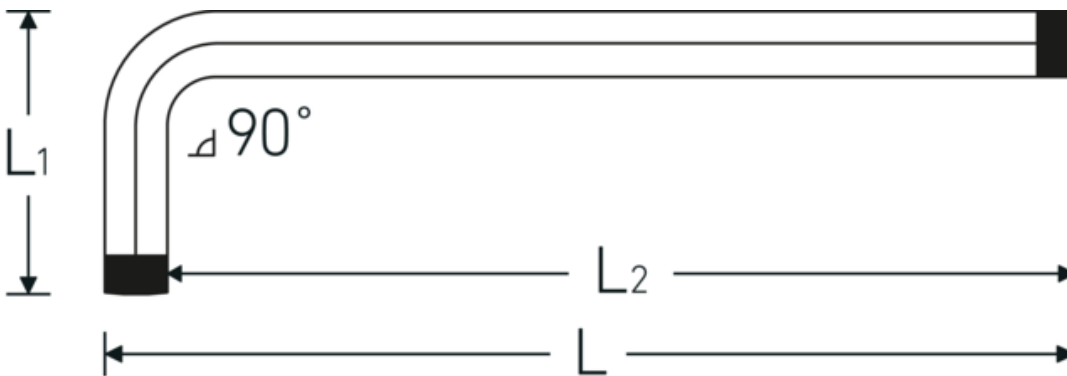

## Hex key with ball end

10767

Product no. **43260010**  
 GTIN **4018754027927**  
 Model **10767 10 KUGELKOPF-  
 WINKELSCHRAUBENDREHER  
 SECHSKANT**

### Label.

Hex key with ball end Hex drive 10mm L.40mm x 222mm

### Technical Attributes.

Drive profile	hex
External hex drive (mm)	10 mm
L1	40 mm
L2	222 mm
Length mm (L)	232 mm

### Logistics data.

Depth mm (IFS)	232
Width mm (IFS)	51
Height mm (IFS)	12
Length (packed, mm)	285
Width (packed, mm)	90
Height (packed, mm)	32
Volume (packed, dm <sup>3</sup> )	0.8208 dm <sup>3</sup>
Product no.	43260010
Weight (gross, kg)	1,764