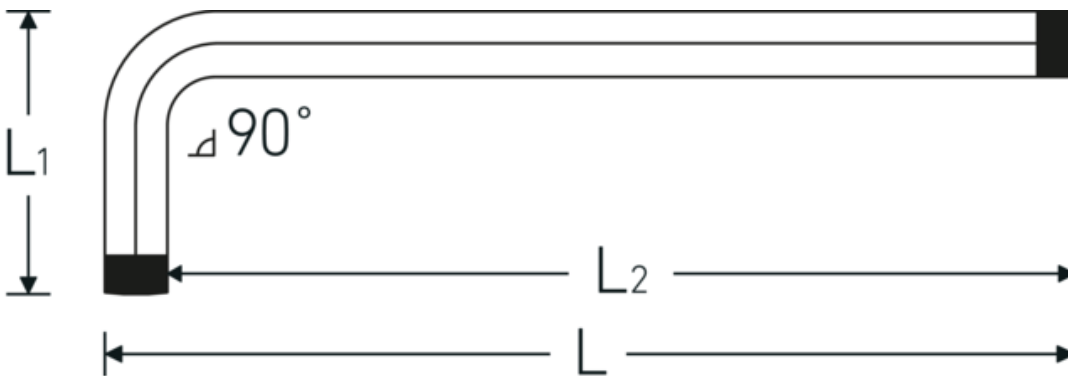

10767

Product no. **43263004**
 GTIN **4018754332809**
 Model **10767 4 KUGELKOPF-
 WINKELSCHRAUBENDREHER
 SECHSKANT**

Label.

Hex ballpoint L-wrench Hex drive 4mm L.25mm x 138mm

Technical Drawing.

Technical Attributes.

Drive profile	hex
External hex drive (mm)	4 mm
L1	25 mm
L2	138 mm
Length mm (L)	142 mm

Logistics data.

Depth mm (IFS)	142
Width mm (IFS)	28
Height mm (IFS)	5
Length (packed, mm)	170
Width (packed, mm)	100
Height (packed, mm)	6
Volume (packed, dm3)	0.102 dm3
Product no.	43263004
Weight (gross, kg)	0,180

Weight PAP (kg)	0,000
Weight PVC (kg)	0,004
GTIN	4018754332809
Country of origin	GERMANY
Region of origin	Nordrhein-Westfalen
WEEE/ElektroG	nicht ear-pflichtig
Customs tariff no.	82054000
Packing standard	10
Weight	17 g