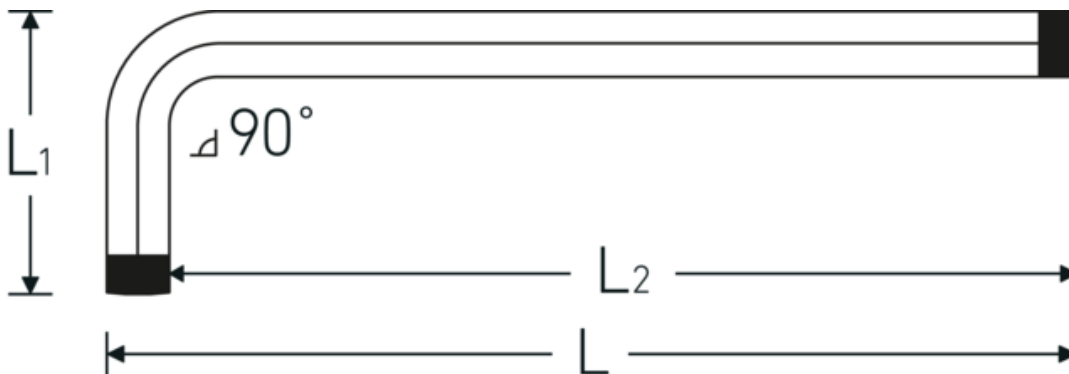

Hex ballpoint L-spanner

10767a

Product no. **43573010**
 GTIN **4018754332939**
 Model **10767A 5/32 KUGELKOPF-
 WINKELSCHRAUBENDREHER
 SECHSKANT**

Label.

Hex ballpoint L-wrench Hex drive 5/32 L.25mm x 145mm

Technical Drawing.

Technical Attributes.

Drive profile	hex
External hex drive (inch)	5/32
L1	25 mm
L2	145 mm
Length mm (L)	142 mm

Logistics data.

Depth mm (IFS)	142
Width mm (IFS)	27
Height mm (IFS)	5
Length (packed, mm)	175
Width (packed, mm)	100
Height (packed, mm)	6
Volume (packed, dm3)	0.105 dm3
Product no.	43573010
Weight (gross, kg)	0,184

Weight PAP (kg)	0,000
Weight PVC (kg)	0,004
GTIN	4018754332939
Country of origin	GERMANY
Region of origin	Nordrhein-Westfalen
WEEE/ElektroG	nicht ear-pflichtig
Customs tariff no.	82041100
Packing standard	10
Weight	17 g

43573024 10767A 3/8 KUGELKOPF-
WINKELSCHRAUBENDREHER
SECHSKANT

Hex ballpoint L-wrench Hex drive 3/8
L.38mm x 222mm

4018754332984

GTIN-Code.