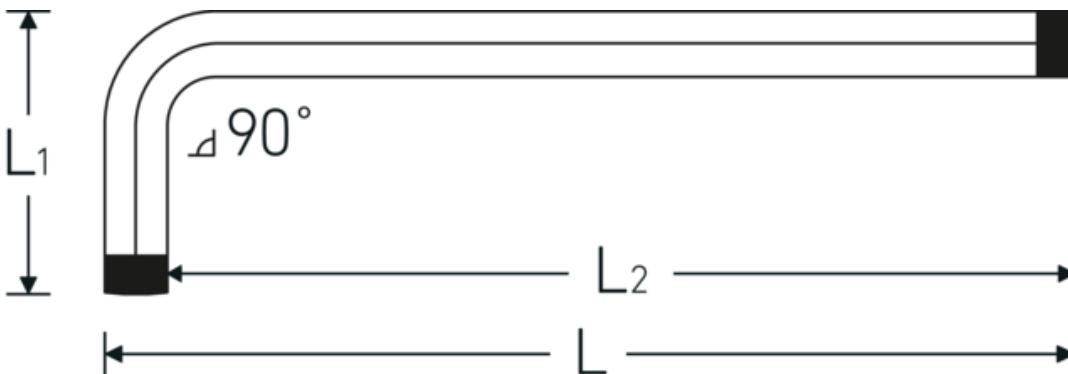

10767

Product no. **43263003**
 GTIN **4018754332793**
 Model **10767 3 KUGELKOPF-
 WINKELSCHRAUBENDREHER
 SECHSKANT**

Label.

Hex ballpoint L-wrench Hex drive 3mm L.20mm x 124mm

Technical Drawing.

Technical Attributes.

Drive profile	hex
External hex drive (mm)	3 mm
L1	20 mm
L2	124 mm
Length mm (L)	125 mm

Logistics data.

Depth mm (IFS)	125
Width mm (IFS)	22
Height mm (IFS)	3
Length (packed, mm)	125
Width (packed, mm)	22
Height (packed, mm)	3
Volume (packed, dm ³)	0.00825 dm ³
Product no.	43263003
Weight (gross, kg)	0,088

Weight PAP (kg)	0,000
Weight PVC (kg)	0,002
GTIN	4018754332793
Country of origin	GERMANY
Region of origin	Nordrhein-Westfalen
WEEE/ElektroG	nicht ear-pflichtig
Customs tariff no.	82054000
Packing standard	10
Weight	8 g