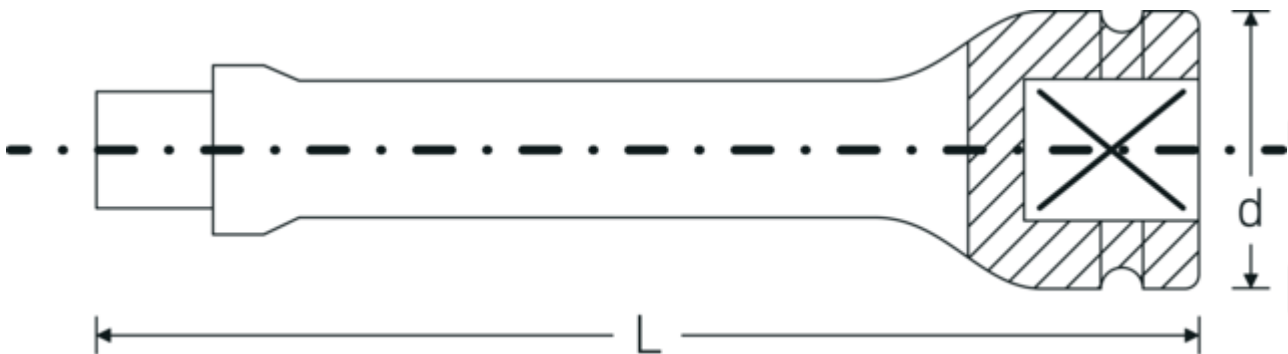

IMPACT extensions 3/4"

560IMP

Product no. **35010001**
GTIN **4018754017324**
Model **560/7 IMP**

Label. IMPACT extension 3/4 " L.180mm

Technical Drawing.

Technical Attributes.

External square drive (inch)	3/4
Internal square drive (inch)	3/4 "
d	44 mm
Size	7
Length mm (L)	180 mm

Logistics data.

Depth mm (IFS)	180
Width mm (IFS)	44
Height mm (IFS)	44
Length (packed, mm)	200
Width (packed, mm)	100
Height (packed, mm)	80
Volume (packed, dm ³)	1.6 dm ³
Product no.	35010001
Weight (gross, kg)	4,025
Weight PAP (kg)	0,000

Weight PVC (kg)	0,020
GTIN	4018754017324
Country of origin	GERMANY
Region of origin	Nordrhein-Westfalen
WEEE/ElektroG	nicht ear-pflichtig
Customs tariff no.	82042000
Packing standard	5
Weight	805 g

Variants.

Art. no.	Artikelnr. (ERP)	Description	GTIN
35010001	560/7 IMP	IMPACT extension 3/4 " L.180mm	4018754017324
35010002	560/10 IMP	IMPACT extension 3/4 " L.250mm	4018754017331
35010003	560/13 IMP	IMPACT extension 3/4 " L.330mm	4018754017348