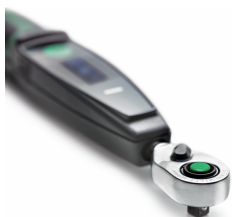

Technical Attributes.

Number of tools	32
Width mm (b)	135 mm
Height mm (h)	55 mm
Length mm (L)	320 mm

Logistics data.

Depth mm (IFS)	320
Width mm (IFS)	135
Height mm (IFS)	55
Length (packed, mm)	320
Width (packed, mm)	135
Height (packed, mm)	55
Volume (packed, dm3)	2.376 dm3
Product no.	96090005
Weight (gross, kg)	0,923
Weight PAP (kg)	0,080
Weight PVC (kg)	0,000
GTIN	4018754293094
Country of origin	GERMANY
Region of origin	Nordrhein-Westfalen
WEEE/ElektroG	Kleingeräte B2C
Customs tariff no.	82060000
Packing standard	1
Weight	923 g