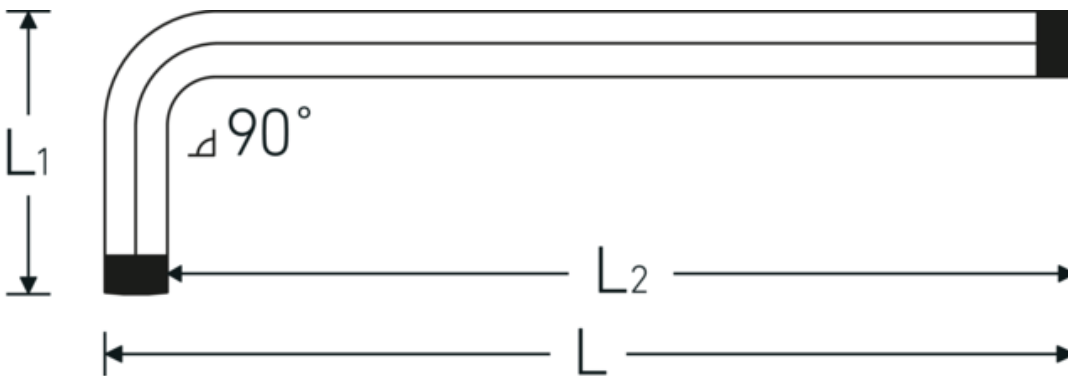

10767

Product no. **43263012**
 GTIN **4018754332854**
 Model **10767 12 KUGELKOPF-
 WINKELSCHRAUBENDREHER
 SECHSKANT**

Label.

Hex ballpoint L-wrench Hex drive 12mm L.45mm x 248mm

Technical Drawing.

Technical Attributes.

Drive profile	hex
External hex drive (mm)	12 mm
L1	45 mm
L2	248 mm
Length mm (L)	255 mm

Logistics data.

Depth mm (IFS)	255
Width mm (IFS)	55
Height mm (IFS)	13
Length (packed, mm)	300
Width (packed, mm)	190
Height (packed, mm)	15
Volume (packed, dm3)	0.855 dm3
Product no.	43263012
Weight (gross, kg)	2.804

Weight PAP (kg)	0,000
Weight PVC (kg)	0,026
GTIN	4018754332854
Country of origin	GERMANY
Region of origin	Nordrhein-Westfalen
WEEE/ElektroG	nicht ear-pflichtig
Customs tariff no.	82054000
Packing standard	10
Weight	280 g