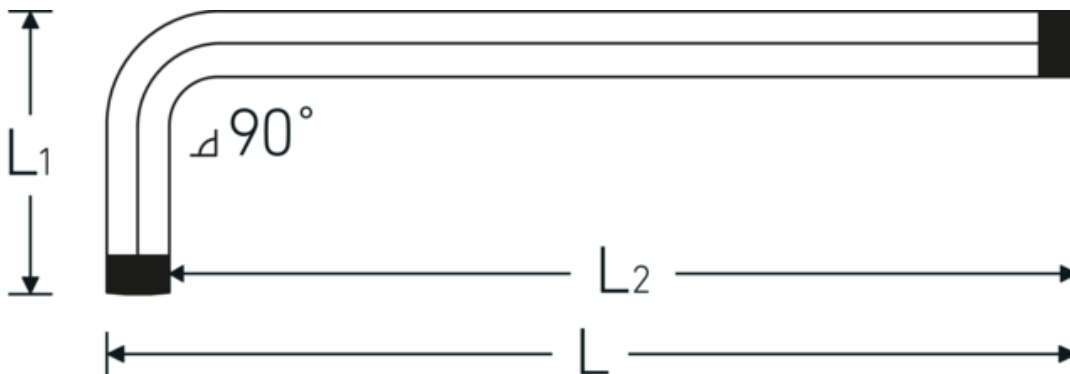

Hex ballpoint L-spanner

10767a

Product no. **43573009**
 GTIN **4018754332922**
 Model **10767A 9/64 KUGELKOPF-
 WINKELSCHRAUBENDREHER
 SECHSKANT**

Label.

Hex ballpoint L-wrench Hex drive 9/64 L.23mm x 132mm

Technical Drawing.

Technical Attributes.

| | |
|---------------------------|--------|
| Drive profile | hex |
| External hex drive (inch) | 9/64 |
| L1 | 23 mm |
| L2 | 132 mm |
| Length mm (L) | 137 mm |

Logistics data.

| | |
|-----------------------------------|------------------------|
| Depth mm (IFS) | 137 |
| Width mm (IFS) | 25 |
| Height mm (IFS) | 4 |
| Length (packed, mm) | 137 |
| Width (packed, mm) | 25 |
| Height (packed, mm) | 4 |
| Volume (packed, dm ³) | 0.0137 dm ³ |
| Product no. | 43573009 |
| Weight (gross, kg) | 0,014 |

43573024 10767A 3/8 KUGELKOPF-
WINKELSCHRAUBENDREHER
SECHSKANT

Hex ballpoint L-wrench Hex drive 3/8
L.38mm x 222mm

4018754332984

GTIN-Code.