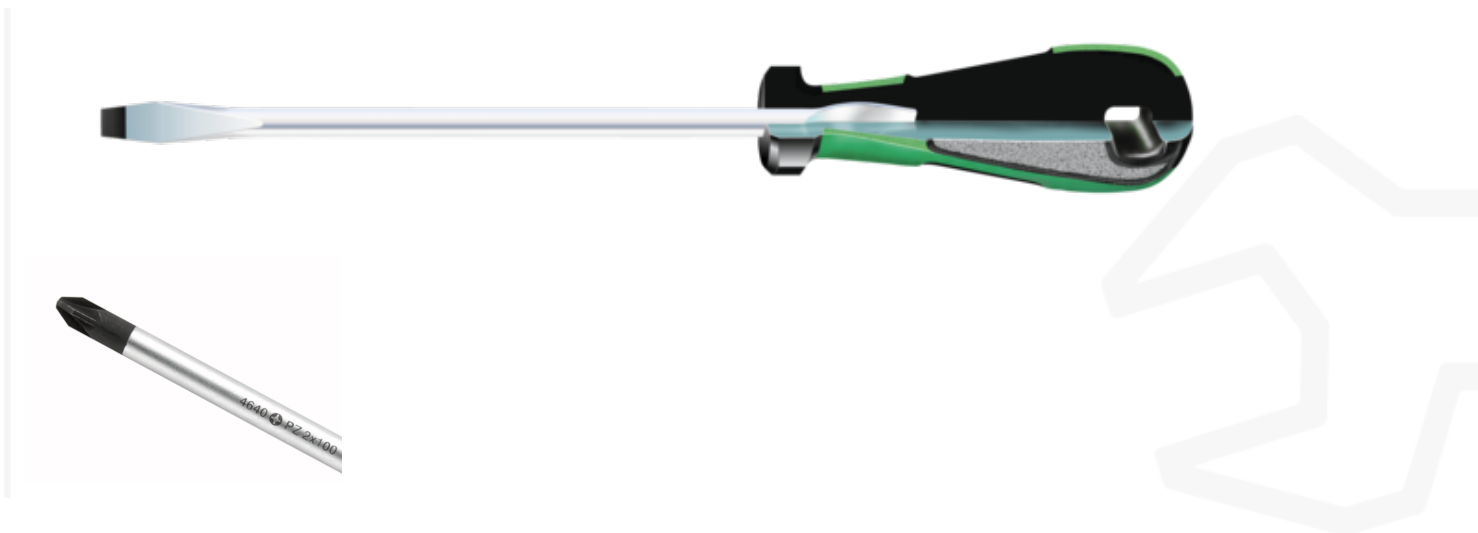

Slotted screwdriver DRALL+

4621

Product no. 46213065
GTIN 4018754277254
Model 4621 4 1,0X 6,5X140
SCHLITZSCHRAUBENDREHER
MIT DRALL-GRIFF

Label.

Slotted screwdriver DRALL+ 1,0mm x 6,5mm L.140mm

Product highlights.

Technical Drawing.

Technical Attributes.

a	1,0 mm
Drive profile	Slot
Width mm (b)	6,5 mm
Size	4
L1	140 mm
L2	255 mm

Logistics data.

Depth mm (IFS)	260
Width mm (IFS)	35
Height mm (IFS)	35
Length (packed, mm)	305
Width (packed, mm)	115
Height (packed, mm)	85
Volume (packed, dm3)	2.981375 dm3
Product no.	46213065
Weight (gross, kg)	1,100
Weight PAP (kg)	0,102
Weight PVC (kg)	0,000
GTIN	4018754277254
Country of origin	GERMANY
Region of origin	Nordrhein-Westfalen
WEEE/ElektroG	nicht ear-pflichtig
Customs tariff no.	82054000
Packing standard	10
Weight	96 g