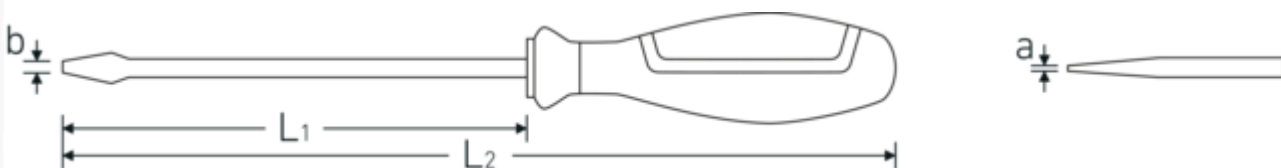

Slotted screwdriver DRALL+

4621

Product no. 46213065
GTIN 4018754277254
Model 4621 4 1,0X 6,5X140
SCHLITZSCHRAUBENDREHER
MIT DRALL-GRIFF

Label.

Slotted screwdriver DRALL+ 1,0mm x 6,5mm L.140mm

Product highlights.

Technical Drawing.

Technical Attributes.

a	1,0 mm
Drive profile	Slot
Width mm (b)	6,5 mm
Size	4
L1	140 mm
L2	255 mm

Logistics data.

Depth mm (IFS)	260
Width mm (IFS)	35
Height mm (IFS)	35
Length (packed, mm)	305
Width (packed, mm)	115
Height (packed, mm)	85
Volume (packed, dm3)	2.981375 dm3
Product no.	46213065
Weight (gross, kg)	1,100
Weight PAP (kg)	0,102
Weight PVC (kg)	0,000
GTIN	4018754277254
Country of origin	GERMANY
Region of origin	Nordrhein-Westfalen
WEEE/ElektroG	nicht ear-pflichtig
Customs tariff no.	82054000
Packing standard	10
Weight	96 g