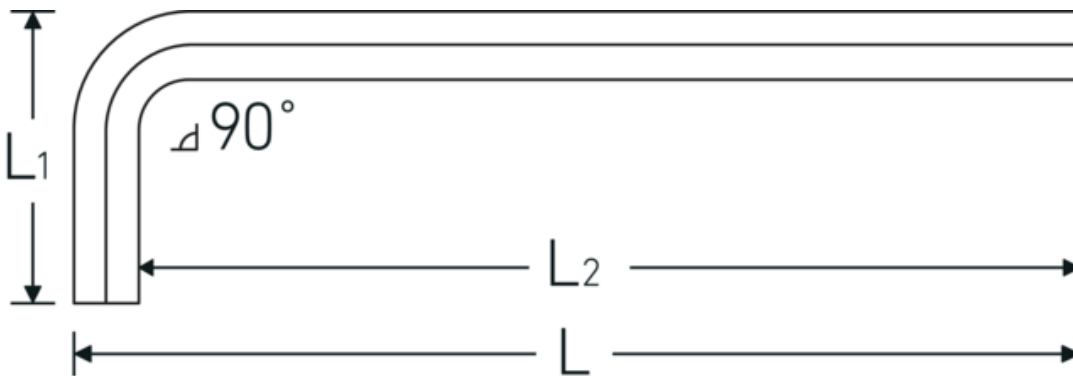

Hex key L-wrench

10765

Product no. **43210005**
 GTIN **4018754027392**
 Model **10765 5**
WINKELSCHRAUBENDREHER

Label.

Hex key L-wrench screwdriver Hex drive 5mm L.28mm x 160mm

Technical Drawing.

Technical Attributes.

Drive profile	hex
External hex drive (mm)	5 mm
DIN	DIN ISO 2936
L1	28 mm
L2	160 mm
Length mm (L)	164 mm

Logistics data.

Depth mm (IFS)	164
Width mm (IFS)	33
Height mm (IFS)	6
Length (packed, mm)	185
Width (packed, mm)	55
Height (packed, mm)	16
Volume (packed, dm ³)	0.1628 dm ³
Product no.	43210005
Weight (gross, kg)	0,316

Weight PAP (kg)	0,000
Weight PVC (kg)	0,005
GTIN	4018754027392
Country of origin	GERMANY
Region of origin	Hessen
WEEE/ElektroG	nicht ear-pflichtig
Customs tariff no.	82054000
Packing standard	10
Weight	31 g