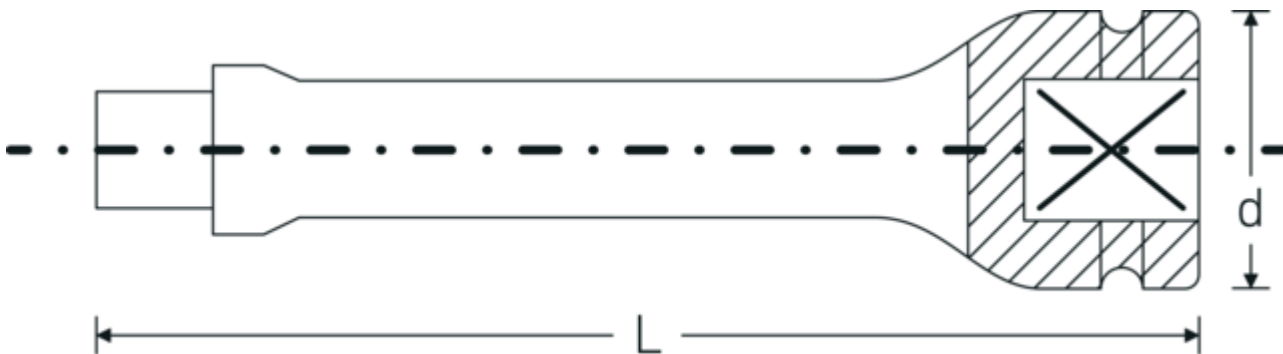

**IMPACT extensions 1"**

**859IMP**

Product no. **36010001**  
GTIN **4018754017416**  
Model **859/7 IMP**

**Label.** IMPACT extension 1 " L.180mm

**Technical Drawing.**

**Technical Attributes.**

External square drive (inch)	1
Internal square drive (inch)	1 "
d	54 mm
Size	7
Length mm (L)	180 mm

**Logistics data.**

Depth mm (IFS)	181
Width mm (IFS)	55
Height mm (IFS)	55
Length (packed, mm)	190
Width (packed, mm)	105
Height (packed, mm)	56
Volume (packed, dm3)	1.1172 dm3
Product no.	36010001
Weight (gross, kg)	2,722
Weight PAP (kg)	0,000

<b>Weight PVC (kg)</b>	0,010
<b>GTIN</b>	4018754017416
<b>Country of origin</b>	GERMANY
<b>Region of origin</b>	Nordrhein-Westfalen
<b>WEEE/ElektroG</b>	nicht ear-pflichtig
<b>Customs tariff no.</b>	82042000
<b>Packing standard</b>	2
<b>Weight</b>	1361 g

## Variants.

Art. no.	Artikelnr. (ERP)	Description	GTIN
36010001	859/7 IMP	IMPACT extension 1 " L.180mm	4018754017416
36010002	859/13 IMP	IMPACT extension 1 " L.330mm	4018754017423