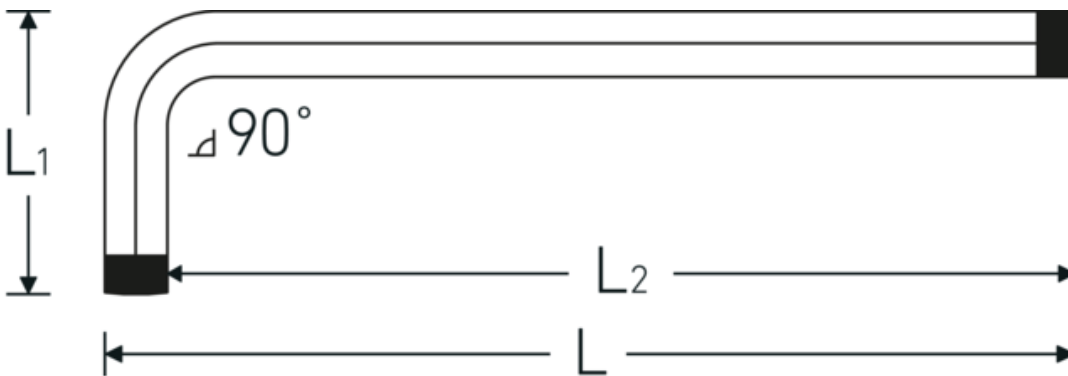

10767

Product no. **43263002**
 GTIN **4018754332779**
 Model **10767 2 KUGELKOPF-
 WINKELSCHRAUBENDREHER
 SECHSKANT**

Label.

Hex ballpoint L-wrench Hex drive 2mm L.16mm x 99mm

Technical Drawing.

Technical Attributes.

Drive profile	hex
External hex drive (mm)	2 mm
L1	16 mm
L2	99 mm
Length mm (L)	101 mm

Logistics data.

Depth mm (IFS)	101
Width mm (IFS)	17
Height mm (IFS)	2
Length (packed, mm)	175
Width (packed, mm)	100
Height (packed, mm)	2
Volume (packed, dm3)	0.035 dm3
Product no.	43263002
Weight (gross, kg)	0,034

Weight PAP (kg)	0,000
Weight PVC (kg)	0,004
GTIN	4018754332779
Country of origin	GERMANY
Region of origin	Nordrhein-Westfalen
WEEE/ElektroG	nicht ear-pflichtig
Customs tariff no.	82054000
Packing standard	10
Weight	3 g