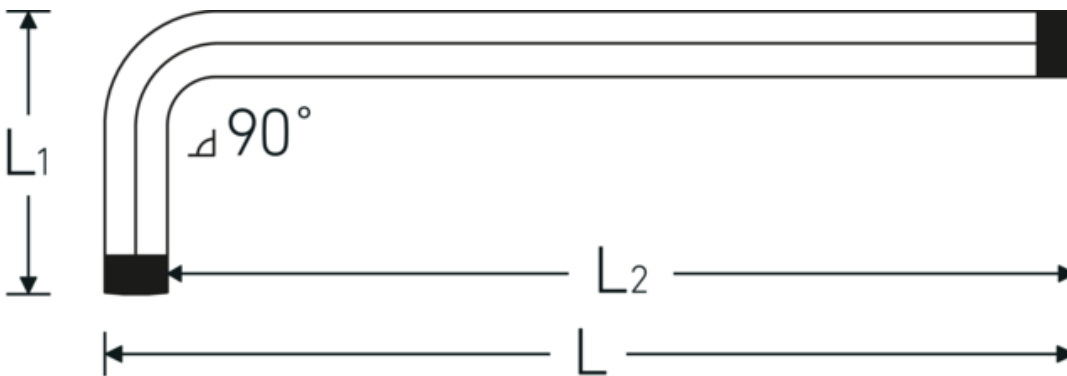

Hex ballpoint L-spanner

10767a

Product no. **43573008**
 GTIN **4018754332915**
 Model **10767A 1/8 KUGELKOPF-
 WINKELSCHRAUBENDREHER
 SECHSKANT**

Label.

Hex ballpoint L-wrench Hex drive 1/8 L.20mm x 119mm

Technical Drawing.

Technical Attributes.

Drive profile	hex
External hex drive (inch)	1/8
L1	20 mm
L2	119 mm
Length mm (L)	127 mm

Logistics data.

Depth mm (IFS)	127
Width mm (IFS)	3
Height mm (IFS)	4
Length (packed, mm)	130
Width (packed, mm)	50
Height (packed, mm)	10
Volume (packed, dm ³)	0.065 dm ³
Product no.	43573008
Weight (gross, kg)	0,100

Weight PAP (kg)	0,000
Weight PVC (kg)	0,003
GTIN	4018754332915
Country of origin	GERMANY
Region of origin	Nordrhein-Westfalen
WEEE/ElektroG	nicht ear-pflichtig
Customs tariff no.	82041100
Packing standard	10
Weight	10 g

43573024 10767A 3/8 KUGELKOPF-
WINKELSCHRAUBENDREHER
SECHSKANT

Hex ballpoint L-wrench Hex drive 3/8
L.38mm x 222mm

4018754332984

GTIN-Code.