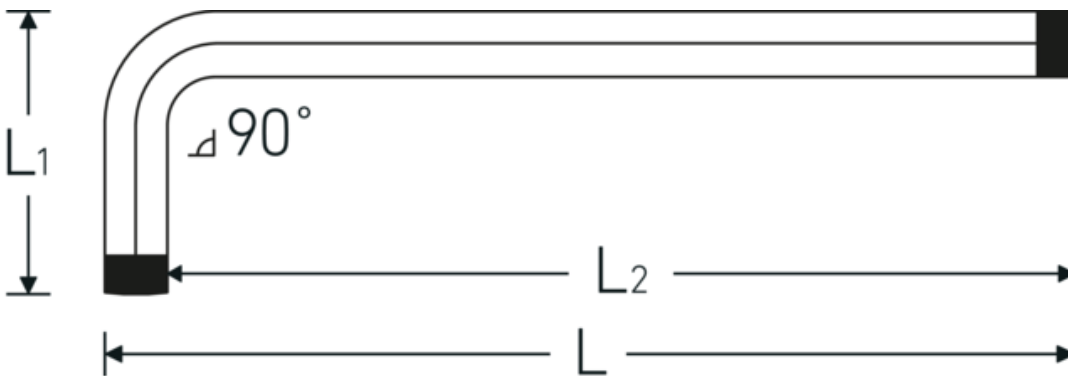

10767

Product no. **43263015**
GTIN **4018754332762**
Model **10767 1.5 KUGELKOPF-
WINKELSCHRAUBENDREHER
SECHSKANT**

Label.

Hex ballpoint L-wrench Hex drive 1,5mm L.14mm x 89mm

Technical Drawing.

Technical Attributes.

Drive profile	hex
External hex drive (mm)	1,5 mm
L1	14 mm
L2	89 mm
Length mm (L)	91 mm

Logistics data.

Depth mm (IFS)	91
Width mm (IFS)	14
Height mm (IFS)	2
Length (packed, mm)	91
Width (packed, mm)	14
Height (packed, mm)	2
Volume (packed, dm3)	0.002548 dm3
Product no.	43263015
Weight (gross, kg)	0,002

Weight PAP (kg)	0,000
Weight PVC (kg)	0,001
GTIN	4018754332762
Country of origin	GERMANY
Region of origin	Nordrhein-Westfalen
WEEE/ElektroG	nicht ear-pflichtig
Customs tariff no.	82041100
Packing standard	1
Weight	2 g