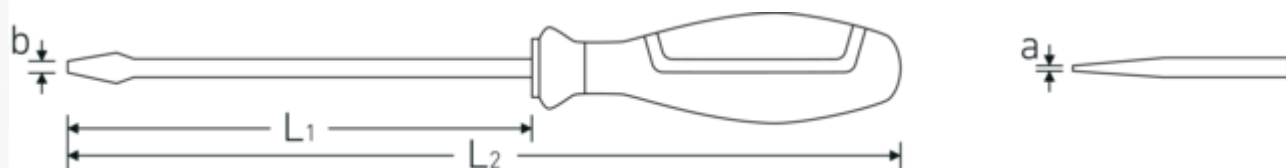

Slotted screwdriver DRALL+

4621

Product no. 46213080
GTIN 4018754277261
Model 4621 5 1,2X 8,0X160
SCHLITZSCHRAUBENDREHER
MIT DRALL-GRIFF

Label.

Slotted screwdriver DRALL+ 1,2mm x 8,0mm L.160mm

Product highlights.

Technical Drawing.

Technical Attributes.

a	1,2 mm
Drive profile	Slot
Width mm (b)	8,0 mm
Size	5
L1	160 mm
L2	275 mm

Logistics data.

Depth mm (IFS)	285
Width mm (IFS)	35
Height mm (IFS)	35
Length (packed, mm)	305
Width (packed, mm)	115
Height (packed, mm)	85
Volume (packed, dm3)	2.981375 dm3
Product no.	46213080
Weight (gross, kg)	1,306
Weight PAP (kg)	0,100
Weight PVC (kg)	0,000
GTIN	4018754277261
Country of origin	GERMANY
Region of origin	Nordrhein-Westfalen
WEEE/ElektroG	nicht ear-pflichtig
Customs tariff no.	82054000
Packing standard	10
Weight	117 g