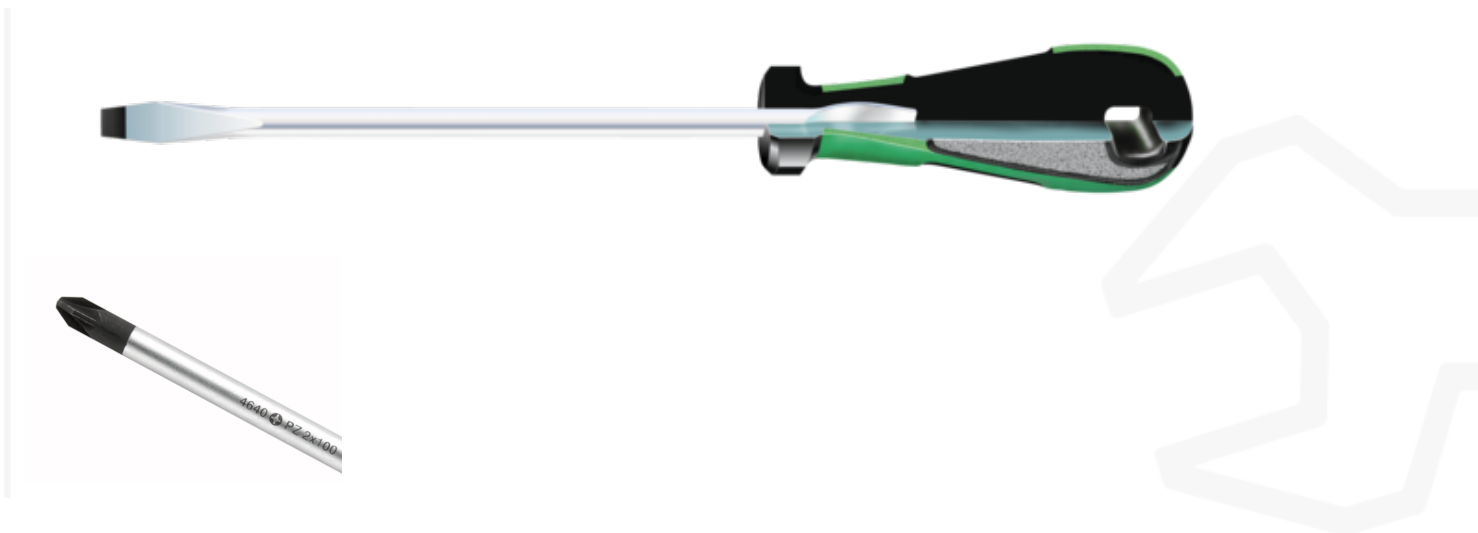

Slotted screwdriver DRALL+

4621

Product no. 46213080
GTIN 4018754277261
Model 4621 5 1,2X 8,0X160
SCHLITZSCHRAUBENDREHER
MIT DRALL-GRIFF

Label.

Slotted screwdriver DRALL+ 1,2mm x 8,0mm L.160mm

Product highlights.

Technical Drawing.

Technical Attributes.

a	1,2 mm
Drive profile	Slot
Width mm (b)	8,0 mm
Size	5
L1	160 mm
L2	275 mm

Logistics data.

Depth mm (IFS)	285
Width mm (IFS)	35
Height mm (IFS)	35
Length (packed, mm)	305
Width (packed, mm)	115
Height (packed, mm)	85
Volume (packed, dm3)	2.981375 dm3
Product no.	46213080
Weight (gross, kg)	1,306
Weight PAP (kg)	0,100
Weight PVC (kg)	0,000
GTIN	4018754277261
Country of origin	GERMANY
Region of origin	Nordrhein-Westfalen
WEEE/ElektroG	nicht ear-pflichtig
Customs tariff no.	82054000
Packing standard	10
Weight	117 g