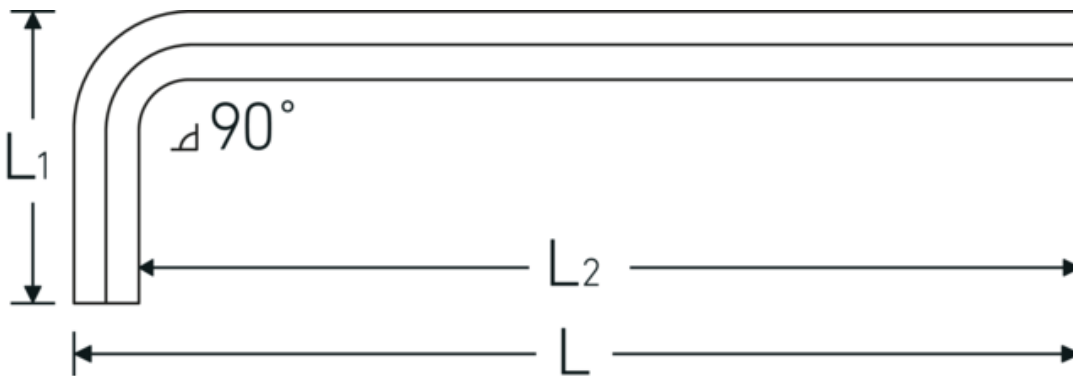

Hex key L-wrench

10765

Product no. **43210008**
 GTIN **4018754027422**
 Model **10765 8**
WINKELSCHRAUBENDREHER

Label.

Hex key L-wrench screwdriver Hex drive 8mm L.36mm x 200mm

Technical Drawing.

Technical Attributes.

| | |
|-------------------------|--------------|
| Drive profile | hex |
| External hex drive (mm) | 8 mm |
| DIN | DIN ISO 2936 |
| L1 | 36 mm |
| L2 | 200 mm |
| Length mm (L) | 210 mm |

Logistics data.

| | |
|-----------------------------------|-----------------------|
| Depth mm (IFS) | 210 |
| Width mm (IFS) | 42 |
| Height mm (IFS) | 9 |
| Length (packed, mm) | 250 |
| Width (packed, mm) | 70 |
| Height (packed, mm) | 26 |
| Volume (packed, dm ³) | 0.455 dm ³ |
| Product no. | 43210008 |
| Weight (gross, kg) | 1,013 |