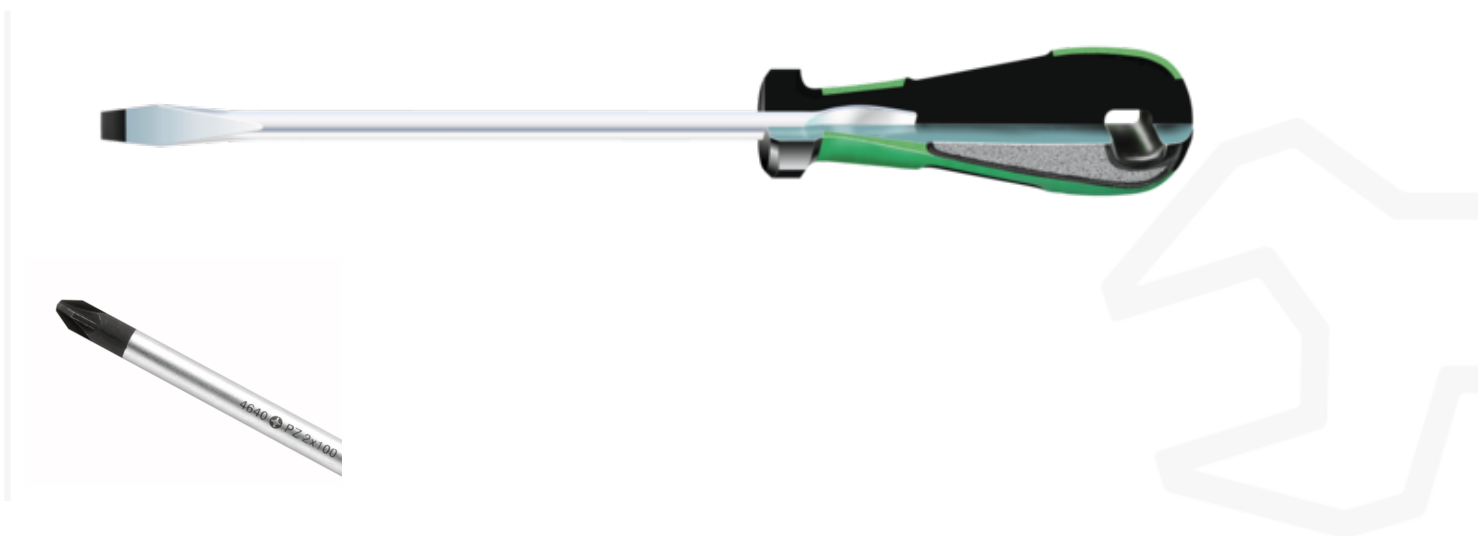

Slotted screwdriver DRALL+

4621

Product no. **46213035**
GTIN **4018754277223**
Model **4621 1 0,5X 3,5X 90**
**SCHLITZSCHRAUBENDREHER
MIT DRALL-GRIFF**

Label.

Slotted screwdriver DRALL+ 0,5mm x 3,5mm L.90mm

Product highlights.

Technical Drawing.

Technical Attributes.

a	0,5 mm
Drive profile	Slot
Width mm (b)	3,5 mm
Size	1
L1	90 mm
L2	175 mm

Logistics data.

Depth mm (IFS)	175
Width mm (IFS)	20
Height mm (IFS)	20
Length (packed, mm)	183
Width (packed, mm)	78
Height (packed, mm)	42
Volume (packed, dm3)	0.599508 dm3
Product no.	46213035
Weight (gross, kg)	0,306
Weight PAP (kg)	0,051
Weight PVC (kg)	0,000
GTIN	4018754277223
Country of origin	GERMANY
Region of origin	Nordrhein-Westfalen
WEEE/ElektroG	nicht ear-pflichtig
Customs tariff no.	82054000
Packing standard	10
Weight	26 g