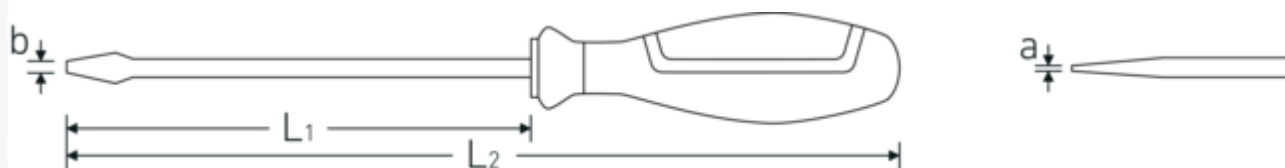

Slotted screwdriver DRALL+

4621

Product no. **46213035**
GTIN **4018754277223**
Model **4621 1 0,5X 3,5X 90**
**SCHLITZSCHRAUBENDREHER
MIT DRALL-GRIFF**

Label.

Slotted screwdriver DRALL+ 0,5mm x 3,5mm L.90mm

Product highlights.

Technical Drawing.

Technical Attributes.

a	0,5 mm
Drive profile	Slot
Width mm (b)	3,5 mm
Size	1
L1	90 mm
L2	175 mm

Logistics data.

Depth mm (IFS)	175
Width mm (IFS)	20
Height mm (IFS)	20
Length (packed, mm)	183
Width (packed, mm)	78
Height (packed, mm)	42
Volume (packed, dm3)	0.599508 dm3
Product no.	46213035
Weight (gross, kg)	0,306
Weight PAP (kg)	0,051
Weight PVC (kg)	0,000
GTIN	4018754277223
Country of origin	GERMANY
Region of origin	Nordrhein-Westfalen
WEEE/ElektroG	nicht ear-pflichtig
Customs tariff no.	82054000
Packing standard	10
Weight	26 g