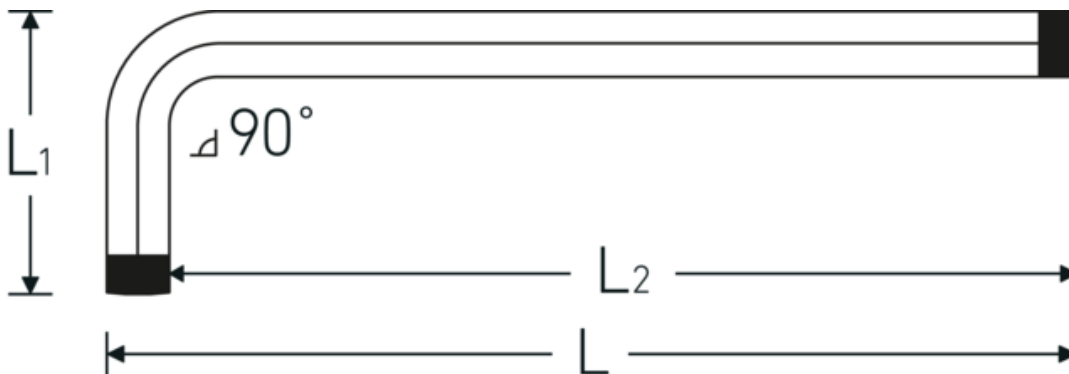

Hex ballpoint L-spanner

10767a

Product no. **43573020**
 GTIN **4018754332977**
 Model **10767A 5/16 KUGELKOPF-
 WINKELSCHRAUBENDREHER
 SECHSKANT**

Label.

Hex ballpoint L-wrench Hex drive 5/16 L.36mm x 202mm

Technical Drawing.

Technical Attributes.

Drive profile	hex
External hex drive (inch)	5/16
L1	36 mm
L2	202 mm
Length mm (L)	205 mm

Logistics data.

Depth mm (IFS)	205
Width mm (IFS)	43
Height mm (IFS)	9
Length (packed, mm)	260
Width (packed, mm)	150
Height (packed, mm)	10
Volume (packed, dm ³)	0.39 dm ³
Product no.	43573020
Weight (gross, kg)	0,990

Weight PAP (kg)	0,000
Weight PVC (kg)	0,008
GTIN	4018754332977
Country of origin	GERMANY
Region of origin	Nordrhein-Westfalen
WEEE/ElektroG	nicht ear-pflichtig
Customs tariff no.	82041100
Packing standard	10
Weight	100 g

43573024 10767A 3/8 KUGELKOPF-
WINKELSCHRAUBENDREHER
SECHSKANT

Hex ballpoint L-wrench Hex drive 3/8
L.38mm x 222mm

4018754332984

GTIN-Code.