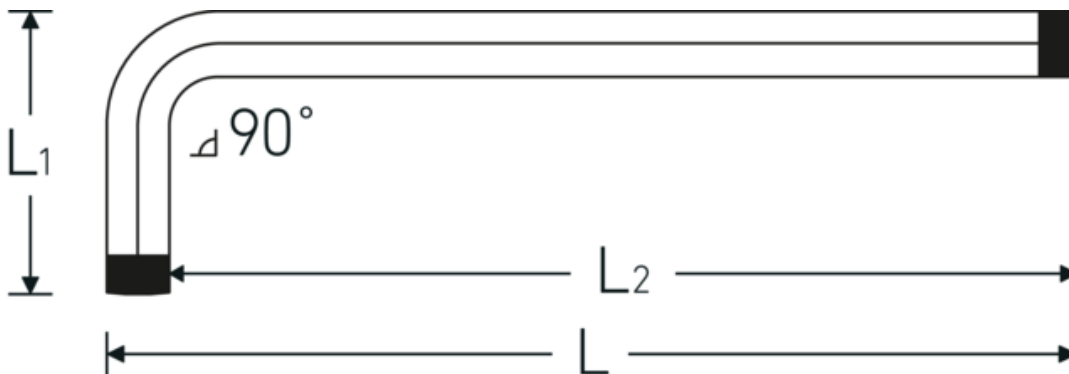

Hex ballpoint L-spanner

10767a

Product no. **43573006**
GTIN **4018754332892**
Model **10767A 3/32 KUGELKOPF-
WINKELSCHRAUBENDREHER
SECHSKANT**

Label.

Hex ballpoint L-wrench Hex drive 3/32 L.18mm x 99mm

Technical Drawing.

Technical Attributes.

Drive profile	hex
External hex drive (inch)	3/32
L1	18 mm
L2	99 mm
Length mm (L)	113 mm

Logistics data.

Depth mm (IFS)	113
Width mm (IFS)	19
Height mm (IFS)	2
Length (packed, mm)	113
Width (packed, mm)	19
Height (packed, mm)	2
Volume (packed, dm ³)	0.004294 dm ³
Product no.	43573006
Weight (gross, kg)	0,050

Weight PAP (kg)	0,000
Weight PVC (kg)	0,004
GTIN	4018754332892
Country of origin	GERMANY
Region of origin	Nordrhein-Westfalen
WEEE/ElektroG	nicht ear-pflichtig
Customs tariff no.	82041100
Packing standard	10
Weight	5 g

43573024 10767A 3/8 KUGELKOPF-
WINKELSCHRAUBENDREHER
SECHSKANT

Hex ballpoint L-wrench Hex drive 3/8
L.38mm x 222mm

4018754332984

GTIN-Code.