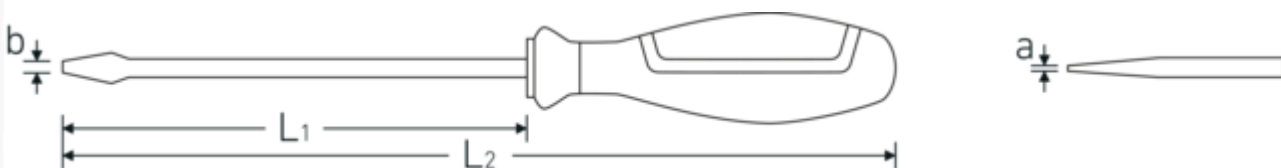

Slotted screwdriver DRALL+

4621

Product no. 46213040
GTIN 4018754277230
Model 4621 2 0,6X 4,0X100
SCHLITZSCHRAUBENDREHER
MIT DRALL-GRIFF

Label.

Slotted screwdriver DRALL+ 0,6mm x 4,0mm L.100mm

Product highlights.

Technical Drawing.

Technical Attributes.

a	0,6 mm
Drive profile	Slot
Width mm (b)	4,0 mm
Size	2
L1	100 mm
L2	185 mm

Logistics data.

Depth mm (IFS)	185
Width mm (IFS)	20
Height mm (IFS)	20
Length (packed, mm)	208
Width (packed, mm)	110
Height (packed, mm)	65
Volume (packed, dm3)	1.4872 dm3
Product no.	46213040
Weight (gross, kg)	0,340
Weight PAP (kg)	0,051
Weight PVC (kg)	0,000
GTIN	4018754277230
Country of origin	GERMANY
Region of origin	Nordrhein-Westfalen
WEEE/ElektroG	nicht ear-pflichtig
Customs tariff no.	82054000
Packing standard	10
Weight	34 g