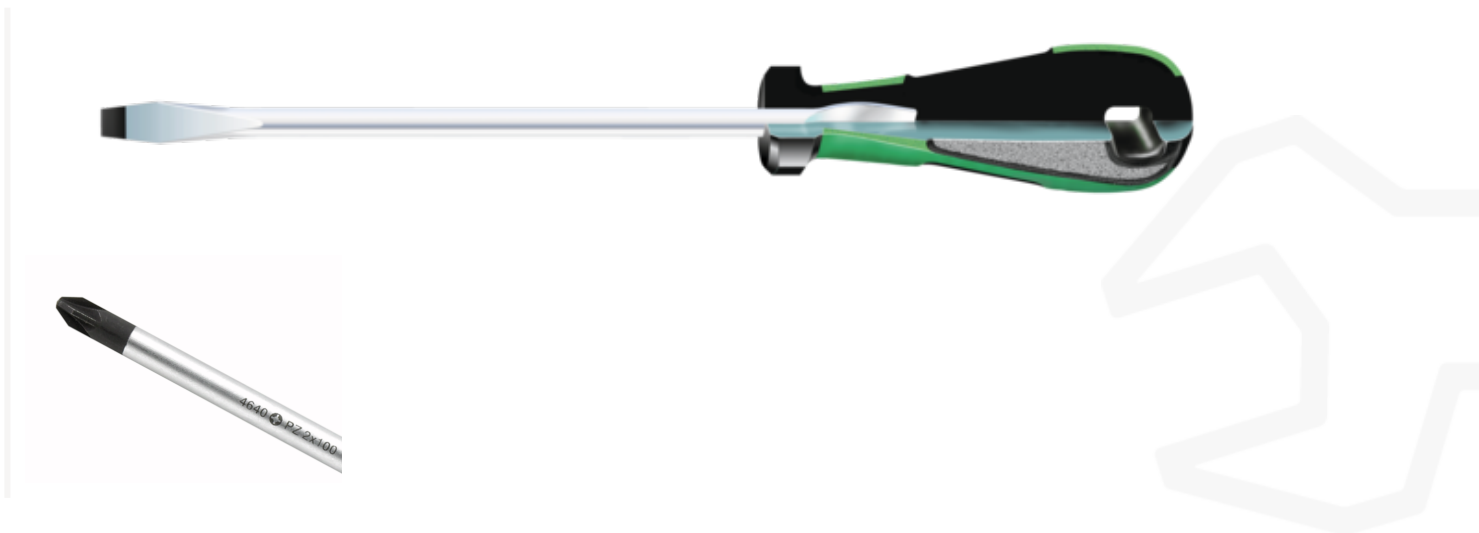

Slotted screwdriver DRALL+

4621

Product no. 46213040
GTIN 4018754277230
Model 4621 2 0,6X 4,0X100
SCHLITZSCHRAUBENDREHER
MIT DRALL-GRIFF

Label.

Slotted screwdriver DRALL+ 0,6mm x 4,0mm L.100mm

Product highlights.

Technical Drawing.

Technical Attributes.

a	0,6 mm
Drive profile	Slot
Width mm (b)	4,0 mm
Size	2
L1	100 mm
L2	185 mm

Logistics data.

Depth mm (IFS)	185
Width mm (IFS)	20
Height mm (IFS)	20
Length (packed, mm)	208
Width (packed, mm)	110
Height (packed, mm)	65
Volume (packed, dm3)	1.4872 dm3
Product no.	46213040
Weight (gross, kg)	0,340
Weight PAP (kg)	0,051
Weight PVC (kg)	0,000
GTIN	4018754277230
Country of origin	GERMANY
Region of origin	Nordrhein-Westfalen
WEEE/ElektroG	nicht ear-pflichtig
Customs tariff no.	82054000
Packing standard	10
Weight	34 g