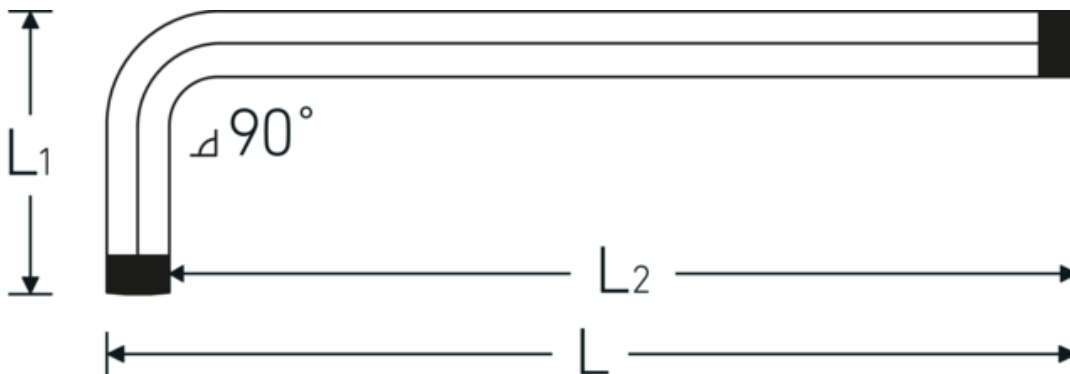

Hex ballpoint L-spanner

10767a

Product no. **43573007**
 GTIN **4018754332908**
 Model **10767A 7/64 KUGELKOPF-
 WINKELSCHRAUBENDREHER
 SECHSKANT**

Label.

Hex ballpoint L-wrench Hex drive 7/64 L.20mm x 108mm

Technical Drawing.

Technical Attributes.

Drive profile	hex
External hex drive (inch)	7/64
L1	20 mm
L2	108 mm
Length mm (L)	125 mm

Logistics data.

Depth mm (IFS)	125
Width mm (IFS)	21
Height mm (IFS)	3
Length (packed, mm)	125
Width (packed, mm)	21
Height (packed, mm)	3
Volume (packed, dm ³)	0.007875 dm ³
Product no.	43573007
Weight (gross, kg)	0,008

Weight PAP (kg)	0,000
Weight PVC (kg)	0,000
GTIN	4018754332908
Country of origin	GERMANY
Region of origin	Nordrhein-Westfalen
WEEE/ElektroG	nicht ear-pflichtig
Customs tariff no.	82041100
Packing standard	1
Weight	8 g

43573024 10767A 3/8 KUGELKOPF-
WINKELSCHRAUBENDREHER
SECHSKANT

Hex ballpoint L-wrench Hex drive 3/8
L.38mm x 222mm

4018754332984

GTIN-Code.