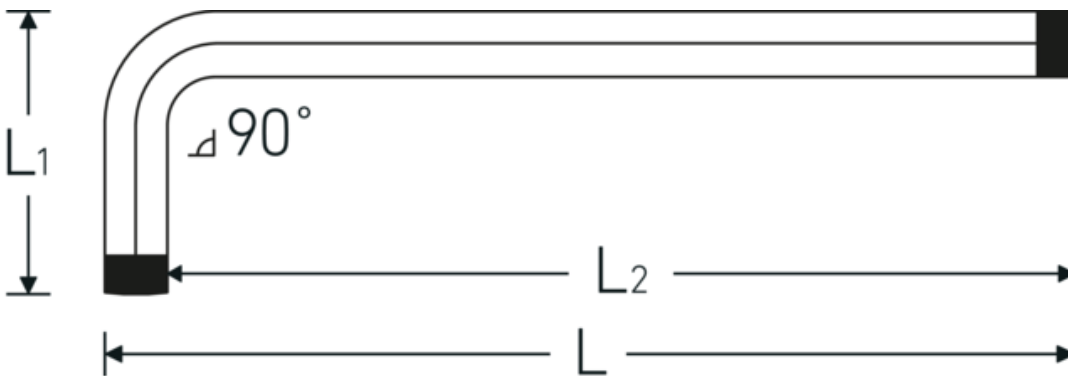

10767

Product no. **43263010**  
 GTIN **4018754332847**  
 Model **10767 10 KUGELKOPF-  
 WINKELSCHRAUBENDREHER  
 SECHSKANT**

**Label.**

Hex ballpoint L-wrench Hex drive 10mm L.40mm x 222mm

**Technical Drawing.**

**Technical Attributes.**

Drive profile	hex
External hex drive (mm)	10 mm
L1	40 mm
L2	222 mm
Length mm (L)	230 mm

**Logistics data.**

Depth mm (IFS)	230
Width mm (IFS)	49
Height mm (IFS)	11
Length (packed, mm)	350
Width (packed, mm)	100
Height (packed, mm)	20
Volume (packed, dm <sup>3</sup> )	0.7 dm <sup>3</sup>
Product no.	43263010
Weight (gross, kg)	1,752