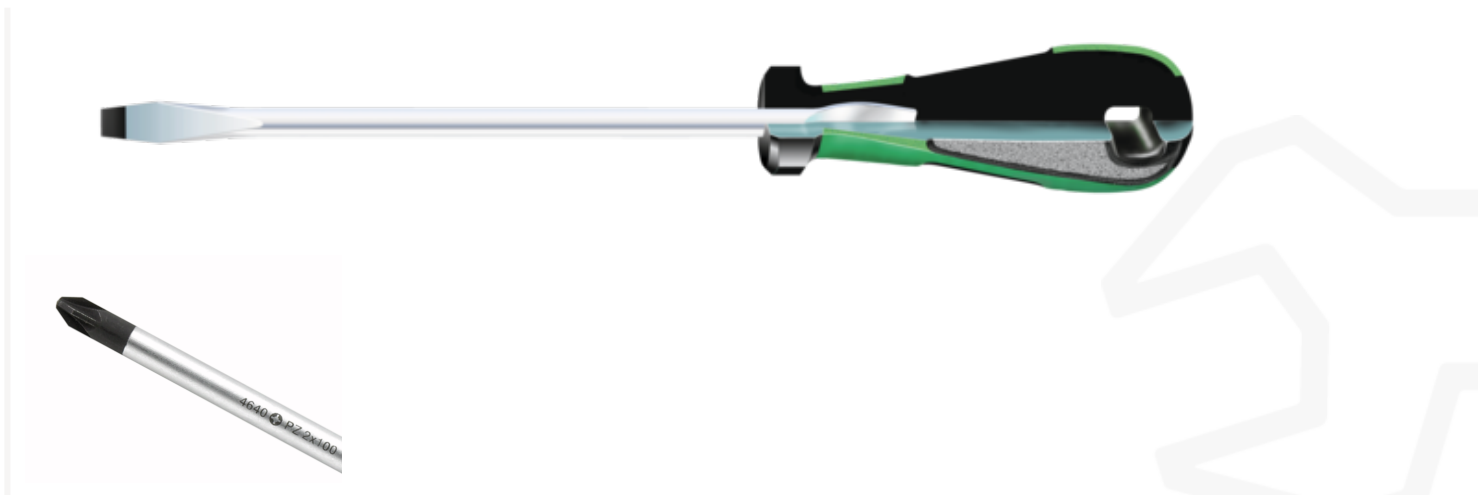

Slotted screwdriver DRALL+

4621

Product no. 46213100
GTIN 4018754277278
Model 4621 6 1,6X10,0X180
SCHLITZSCHRAUBENDREHER
MIT DRALL-GRIFF

Label.

Slotted screwdriver DRALL+ 1,6mm x 10,0mm L.180mm

Product highlights.

Technical Drawing.

Technical Attributes.

a	1,6 mm
Drive profile	Slot
Width mm (b)	10,0 mm
Size	6
L1	180 mm
L2	305 mm

Logistics data.

Depth mm (IFS)	300
Width mm (IFS)	30
Height mm (IFS)	30
Length (packed, mm)	305
Width (packed, mm)	115
Height (packed, mm)	82
Volume (packed, dm3)	2.87615 dm3
Product no.	46213100
Weight (gross, kg)	1,883
Weight PAP (kg)	0,131
Weight PVC (kg)	0,000
GTIN	4018754277278
Country of origin	GERMANY
Region of origin	Nordrhein-Westfalen
WEEE/ElektroG	nicht ear-pflichtig
Customs tariff no.	82054000
Packing standard	10
Weight	174 g