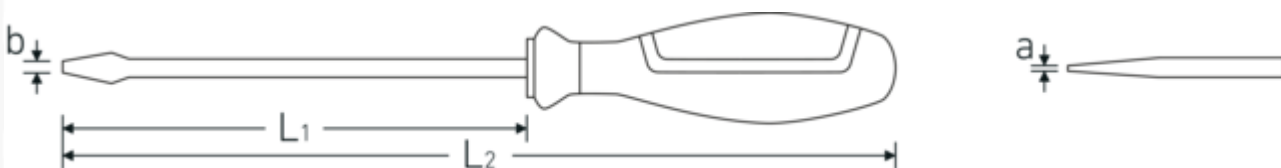

Slotted screwdriver DRALL+

4621

Product no. 46213100
GTIN 4018754277278
Model 4621 6 1,6X10,0X180
SCHLITZSCHRAUBENDREHER
MIT DRALL-GRIFF

Label.

Slotted screwdriver DRALL+ 1,6mm x 10,0mm L.180mm

Product highlights.

Technical Drawing.

Technical Attributes.

a	1,6 mm
Drive profile	Slot
Width mm (b)	10,0 mm
Size	6
L1	180 mm
L2	305 mm

Logistics data.

Depth mm (IFS)	300
Width mm (IFS)	30
Height mm (IFS)	30
Length (packed, mm)	305
Width (packed, mm)	115
Height (packed, mm)	82
Volume (packed, dm3)	2.87615 dm3
Product no.	46213100
Weight (gross, kg)	1,883
Weight PAP (kg)	0,131
Weight PVC (kg)	0,000
GTIN	4018754277278
Country of origin	GERMANY
Region of origin	Nordrhein-Westfalen
WEEE/ElektroG	nicht ear-pflichtig
Customs tariff no.	82054000
Packing standard	10
Weight	174 g