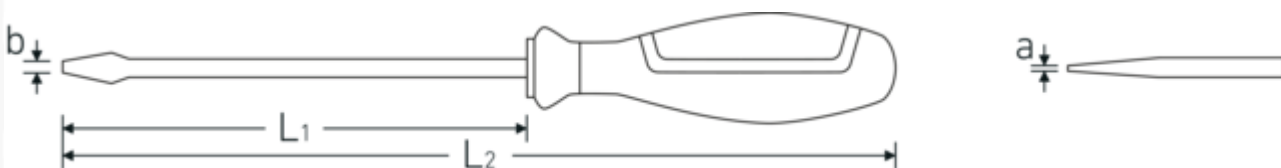

Slotted screwdriver DRALL+

4621

Product no. 46213025
GTIN 4018754277216
Model 4621 0 0,4X 2,5X 80
SCHLITZSCHRAUBENDREHER
MIT DRALL-GRIFF

Label.

Slotted screwdriver DRALL+ 0,4mm x 2,5mm L.80mm

Product highlights.

Technical Drawing.

Technical Attributes.

a	0,4 mm
Drive profile	Slot
Width mm (b)	2,5 mm
L1	80 mm
L2	165 mm

Logistics data.

Depth mm (IFS)	165
Width mm (IFS)	20
Height mm (IFS)	20
Length (packed, mm)	205
Width (packed, mm)	110
Height (packed, mm)	63
Volume (packed, dm3)	1.42065 dm3
Product no.	46213025
Weight (gross, kg)	0,275
Weight PAP (kg)	0,051
Weight PVC (kg)	0,000
GTIN	4018754277216
Country of origin	GERMANY
Region of origin	Nordrhein-Westfalen
WEEE/ElektroG	nicht ear-pflichtig
Customs tariff no.	82054000
Packing standard	10
Weight	27 g