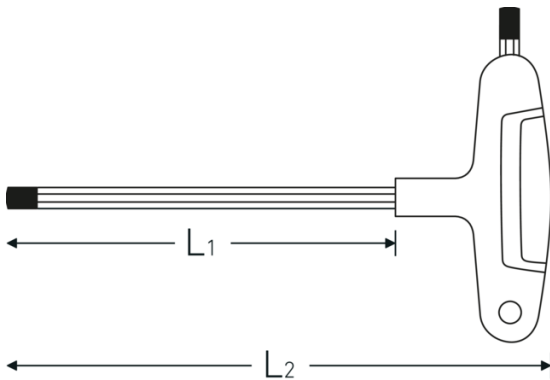

### Label.

Hex screwdriver Hex drive 8 mm L.200mm

### Technical Drawing.

### Technical Attributes.

Drive profile	hex
External hex drive (mm)	8 mm
L1	200 mm
L2	235 mm

### Logistics data.

Depth mm (IFS)	234
Width mm (IFS)	140
Height mm (IFS)	28
Length (packed, mm)	380
Width (packed, mm)	200
Height (packed, mm)	40
Volume (packed, dm <sup>3</sup> )	3.04 dm <sup>3</sup>
Product no.	43253080
Weight (gross, kg)	0,910