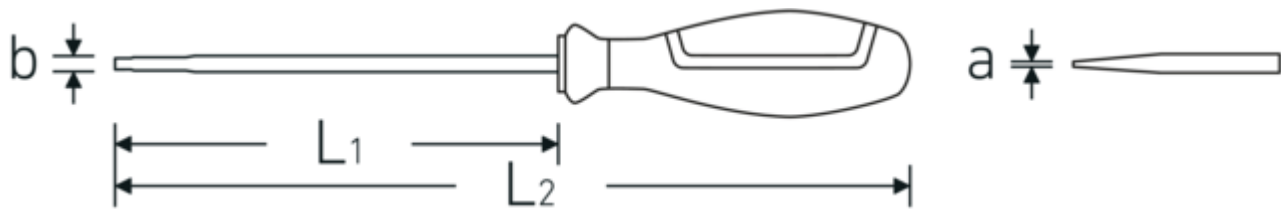

VDE electrician's slotted screwdriver DRALL+

4660 VDE

Product **46603065**
no.
GTIN **4018754279043**
Model **4660 VDE 6 1,2X 6,5X150 VDE**
SCHLITZSCHRAUBENDREHER
MIT DRALL-GRIFF

Label.

VDE electrician's slotted screwdriver DRALL+ 1,2mm x 6,5mm L.150mm

Product highlights.

Technical Drawing.

Technical Attributes.

a	1,2 mm
Drive profile	Slot
Width mm (b)	6,5 mm
DIN	DIN EN 60900
Size	6
L1	150 mm
L2	265 mm

Logistics data.

Depth mm (IFS)	265
Width mm (IFS)	35
Height mm (IFS)	35
Length (packed, mm)	270
Width (packed, mm)	115
Height (packed, mm)	75
Volume (packed, dm ³)	2.32875 dm ³
Product no.	46603065
Weight (gross, kg)	1,250
Weight PAP (kg)	0,100
Weight PVC (kg)	0,000
GTIN	4018754279043
Country of origin	GERMANY
Region of origin	Nordrhein-Westfalen
WEEE/ElektroG	nicht ear-pflichtig
Customs tariff no.	82054000
Packing standard	10
Weight	120 g