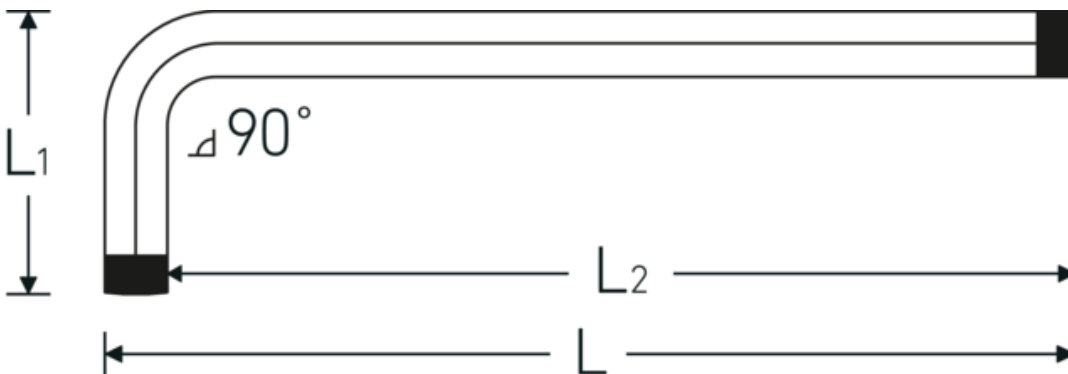

10767

Product no. **43263130**
 GTIN **4018754332755**
 Model **10767 1.3MM 0.050 ZOLL**
KUGELKOPF-
WINKELSCHRAUBENDREHER
SECHSKANT

Label.

Hex ballpoint L-wrench Hex drive 1,3mm L.12mm x 72mm

Technical Drawing.

Technical Attributes.

Drive profile	hex
External hex drive (mm)	1,3 mm
L1	12 mm
L2	72 mm
Length mm (L)	80 mm

Logistics data.

Depth mm (IFS)	80
Width mm (IFS)	12
Height mm (IFS)	1
Length (packed, mm)	125
Width (packed, mm)	100
Height (packed, mm)	2
Volume (packed, dm3)	0.025 dm3
Product no.	43263130
Weight (gross, kg)	0,012

Weight PAP (kg)	0,000
Weight PVC (kg)	0,002
GTIN	4018754332755
Country of origin	GERMANY
Region of origin	Nordrhein-Westfalen
WEEE/ElektroG	nicht ear-pflichtig
Customs tariff no.	82041100
Packing standard	10
Weight	1 g