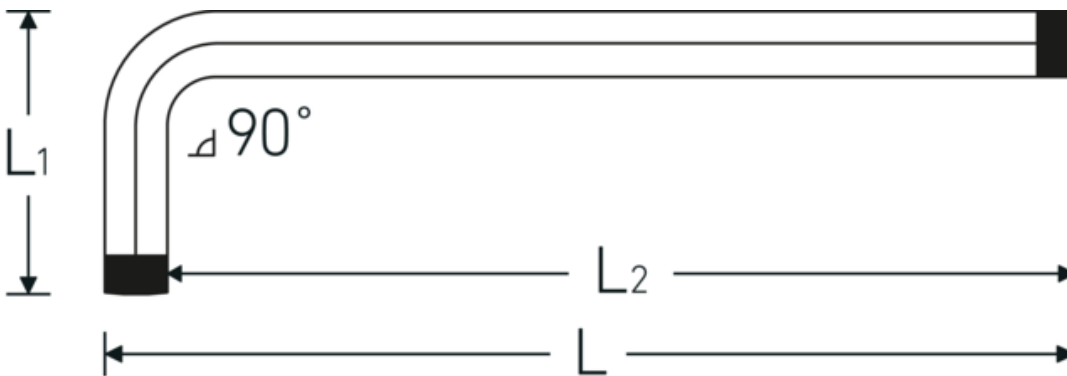

Hex ballpoint L-spanner

10767a

Product no. **43573024**
 GTIN **4018754332984**
 Model **10767A 3/8 KUGELKOPF-
 WINKELSCHRAUBENDREHER
 SECHSKANT**

Label.

Hex ballpoint L-wrench Hex drive 3/8 L.38mm x 222mm

Technical Drawing.

Technical Attributes.

Drive profile	hex
External hex drive (inch)	3/8
L1	38 mm
L2	222 mm
Length mm (L)	230 mm

Logistics data.

Depth mm (IFS)	230
Width mm (IFS)	48
Height mm (IFS)	11
Length (packed, mm)	410
Width (packed, mm)	200
Height (packed, mm)	12
Volume (packed, dm ³)	0.984 dm ³
Product no.	43573024
Weight (gross, kg)	1,594

Weight PAP (kg)	0,000
Weight PVC (kg)	0,016
GTIN	4018754332984
Country of origin	GERMANY
Region of origin	Nordrhein-Westfalen
WEEE/ElektroG	nicht ear-pflichtig
Customs tariff no.	82041100
Packing standard	10
Weight	157 g

43573024 10767A 3/8 KUGELKOPF-
WINKELSCHRAUBENDREHER
SECHSKANT

Hex ballpoint L-wrench Hex drive 3/8
L.38mm x 222mm

4018754332984

GTIN-Code.