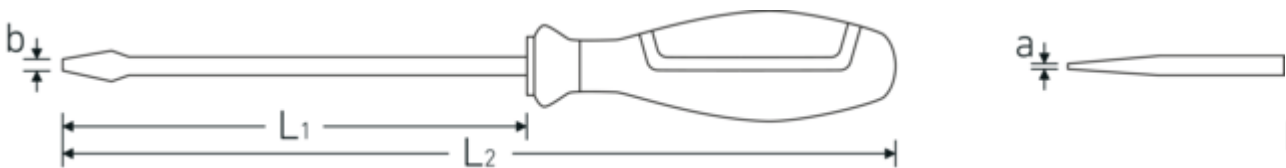

VDE slotted screwdriver

4661 VDE

Product no. **46613065**
 GTIN **4018754338122**
 Model **4661 VDE 6**
SCHLITZSCHRAUBENDREHER
6,5

Label. VDE slotted screwdriver 1,5mm x 6,5mm L.150mm

Technical Drawing.

Technical Attributes.

| | |
|---------------|--------------|
| a | 1,5 mm |
| Drive profile | Slot |
| Width mm (b) | 6,5 mm |
| DIN | DIN EN 60900 |
| Size | 6 |
| L1 | 150 mm |
| L2 | 265 mm |

Logistics data.

| | |
|-----------------------------------|--------------------------|
| Depth mm (IFS) | 262 |
| Width mm (IFS) | 34 |
| Height mm (IFS) | 34 |
| Length (packed, mm) | 265 |
| Width (packed, mm) | 115 |
| Height (packed, mm) | 73 |
| Volume (packed, dm ³) | 2.224675 dm ³ |
| Product no. | 46613065 |
| Weight (gross, kg) | 1,188 |
| Weight PAP (kg) | 0,102 |
| Weight PVC (kg) | 0,000 |
| GTIN | 4018754338122 |
| Country of origin | GERMANY |
| Region of origin | Nordrhein-Westfalen |