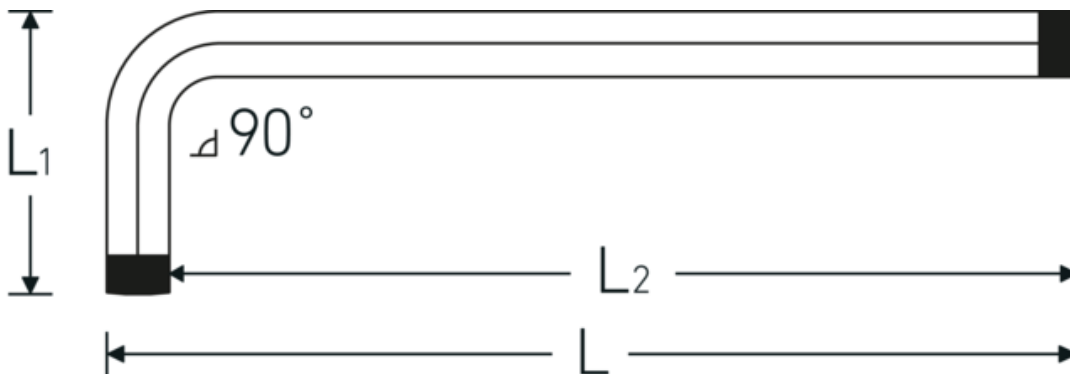

10767

Product no. **43263005**
 GTIN **4018754332816**
 Model **10767 5 KUGELKOPF-
 WINKELSCHRAUBENDREHER
 SECHSKANT**

Label. Hex ballpoint L-wrench Hex drive 5mm L.28mm x 158mm

Technical Drawing.

Technical Attributes.

Drive profile	hex
External hex drive (mm)	5 mm
L1	28 mm
L2	158 mm
Length mm (L)	162 mm

Logistics data.

Depth mm (IFS)	162
Width mm (IFS)	32
Height mm (IFS)	6
Length (packed, mm)	350
Width (packed, mm)	100
Height (packed, mm)	7
Volume (packed, dm3)	0.245 dm3
Product no.	43263005
Weight (gross, kg)	0,314

Weight PAP (kg)	0,000
Weight PVC (kg)	0,006
GTIN	4018754332816
Country of origin	GERMANY
Region of origin	Nordrhein-Westfalen
WEEE/ElektroG	nicht ear-pflichtig
Customs tariff no.	82054000
Packing standard	10
Weight	30 g