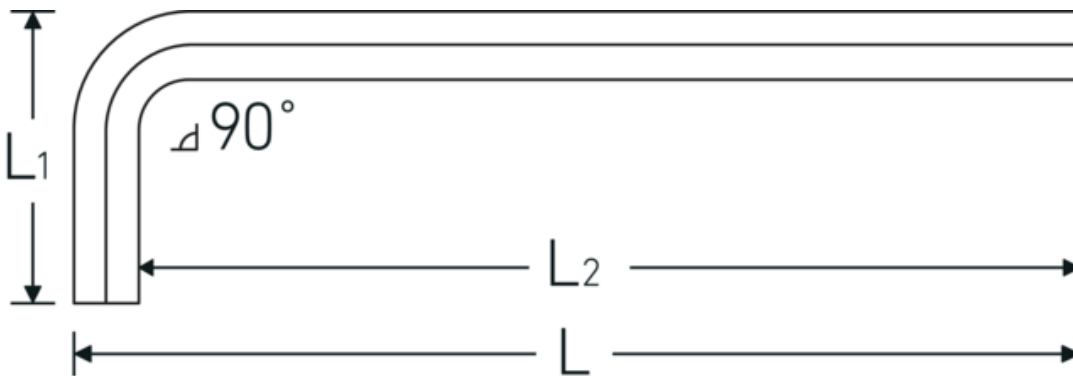

Hex key L-wrench

10765

Product no. **43210025**
 GTIN **4018754027491**
 Model **10765 2,5**
WINKELSCHRAUBENDREHER

Label.

Hex key L-wrench screwdriver Hex drive 2,5mm L.18mm x 112mm

Technical Drawing.

Technical Attributes.

Drive profile	hex
External hex drive (mm)	2,5 mm
DIN	DIN ISO 2936
L1	18 mm
L2	112 mm
Length mm (L)	115 mm

Logistics data.

Depth mm (IFS)	115
Width mm (IFS)	21
Height mm (IFS)	3
Length (packed, mm)	130
Width (packed, mm)	35
Height (packed, mm)	9
Volume (packed, dm ³)	0.04095 dm ³
Product no.	43210025
Weight (gross, kg)	0,054

Weight PAP (kg)	0,000
Weight PVC (kg)	0,003
GTIN	4018754027491
Country of origin	GERMANY
Region of origin	Hessen
WEEE/ElektroG	nicht ear-pflichtig
Customs tariff no.	82054000
Packing standard	10
Weight	5 g