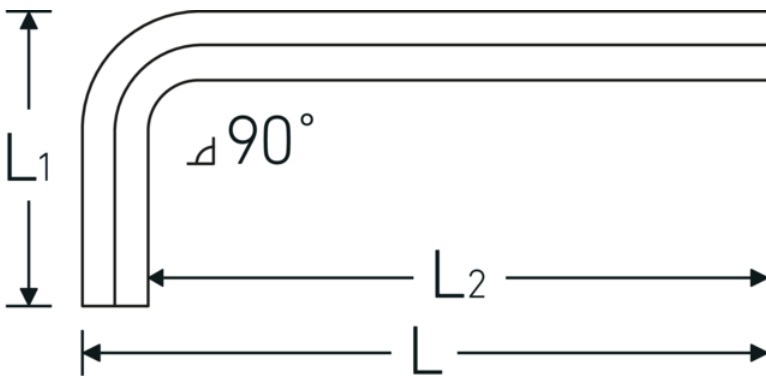

## Hex key for hex bolts

10760

Product no. **43153010**  
 GTIN **4018754332175**  
 Model **10760 10**  
**WINKELSCHRAUBENDREHER**  
**SECHSKANT**

### Label.

Hex key for hex bolts Hex drive 10mm L.40mm x 112mm

### Technical Drawing.

### Technical Attributes.

Drive profile	hex
External hex drive (mm)	10 mm
DIN	DIN ISO 2936
L1	40 mm
L2	112 mm