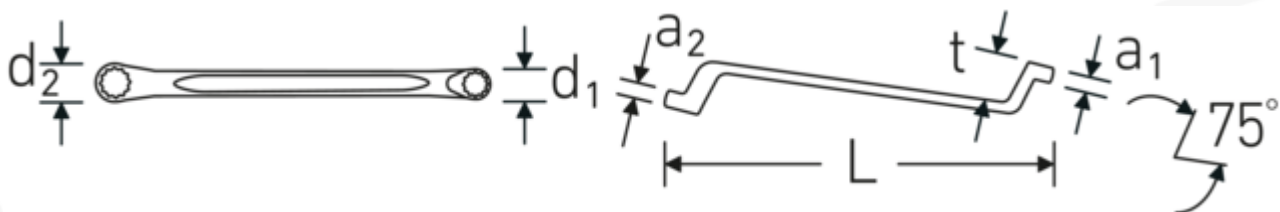

Technical Drawing.

Technical Attributes.

a1	10 mm
a2	12 mm

Logistics data.

Depth mm (IFS)	250
Width mm (IFS)	25
Height mm (IFS)	30