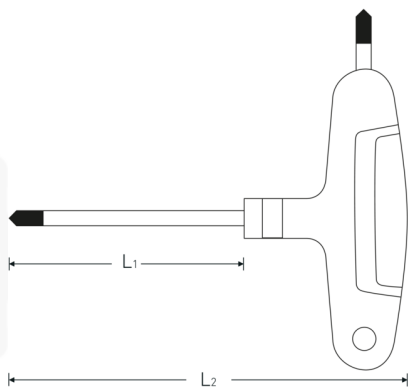

## TORX®-screwdriver

10769-3K

Art.No. 43293008  
GTIN 4018754324477  
Model 10769-3K T8

**Label.** TORX-screwdriver T8 L.80mm

- Features.**
- with 3-component T-handle
  - for inner TORX® screws
  - with two outputs
  - Chrome vanadium, matt chrome-plated
  - black tip
  - with two outputs

## Advantages.

With 3-component cross-handle.

## Technical Drawing.

## Technical Attributes.

<b>Drive profile</b>	TORX®
<b>Size of output profile</b>	T8
<b>L1</b>	80 mm
<b>L2</b>	96 mm