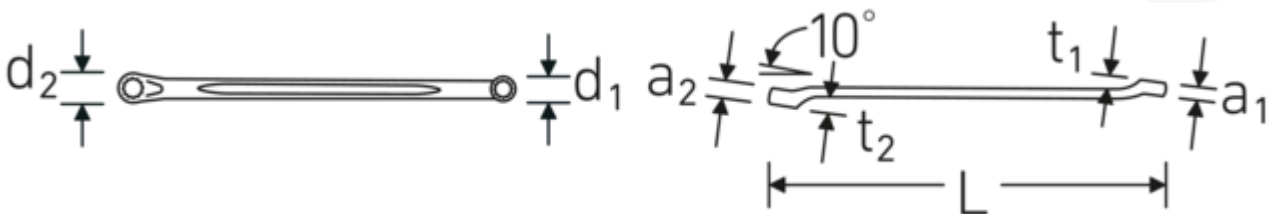

Double-ended ring spanner, inch

230a

Art.No. 41615256
GTIN 4018754139507
Model 230a 1.1/8 x 1.1/4

Label. Double-ended ring spanner Spanner size 1.1/8 " L.403mm

- Features.**
- shallow offset
 - SAE AS 954 (dimensions and test loads)
 - Fed. Spec. GGG-W-636E
 - S.B.A.C. Techn. Spec. T.S. 48 up to 1/2"
 - HPQ® high performance steel, chrome plated

Advantages.

Shallow-crank

Technical Drawing.

Technical Attributes.

a1	16 mm
a2	18 mm

Logistics data.

Depth mm (IFS)	415
Width mm (IFS)	45
Height mm (IFS)	25

Drive profile	Double hexagon AS-Drive®	Length (packed, mm)	450
d1	40,8 mm	Width (packed, mm)	150
d2	45 mm	Height (packed, mm)	50
Length mm (L)	403 mm	Volume (packed, dm3)	3.375 dm3
Spanner width 1 [inch]	1.1/8 "	Art. no.	41615256
Spanner width s 2 [inch]	1.1/4 "	Weight (gross, kg)	3,100
t1	25 mm	Weight PAP (kg)	0,000
t2	27 mm	Weight PVC (kg)	0,018
		GTIN	4018754139507
		Country of origin	GERMANY
		Region of origin	Nordrhein-Westfalen
		WEEE/ElektroG	nicht ear-pflichtig
		Customs tariff no.	82041100
		Packing standard	5
		Weight	620 g