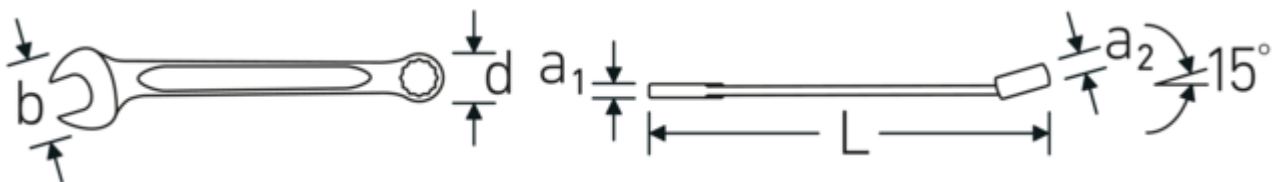

Double T-profile

Offset Shaft Design

Anti-Slip-Drive

The AS-Drive® profile enables highforce transmission without damaging the fasteners. While the force acts on the flats of the screws, the corners are left free and are not rounded off.

Technical Drawing.

Technical Attributes.

| | |
|----------------------|-----------------|
| a1 | 5,3 mm |
| a2 | 8,5 mm |
| Width mm (b) | 32 mm |
| d | 20,6 mm |
| DIN | DIN 3113 Form A |
| Length mm (L) | 165 mm |
| Jaw angle | 15 ° |
| Spanner width 1 [mm] | 14 mm |
| Ringstellung | 15 ° |
| Spanner width 2 [mm] | 14 mm |
| t | 10 mm |