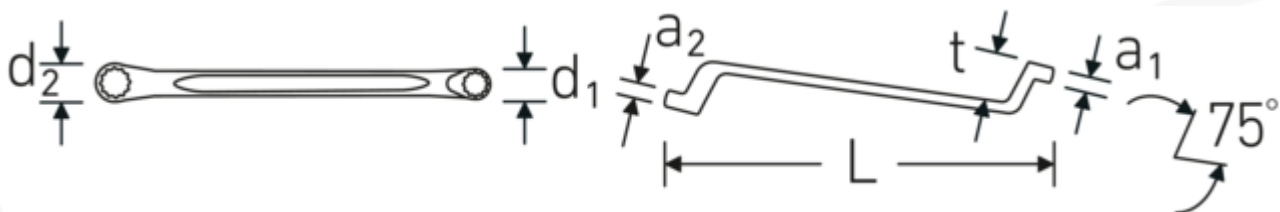

Double ended ring spanner, metric, offset

StahlwilleSTABIL®20

Art.No. 41040809
GTIN 4018754020805
Model StahlwilleSTABIL 20 8 x 9

Label. Double-ended ring spanner Spanner size 8 x 9 mm L.180mm

Features. StahlwilleSTABIL®

- offset
- DIN 838/ISO 10104
- Chrome Alloy Steel, chrome plated

Advantages.

Low-crank Manufactured from durable chrome-alloy steel for a long service life and resistance to wear.

Technical Drawing.

Technical Attributes.

a1	7 mm
a2	8 mm

Logistics data.

Depth mm (IFS)	186
Width mm (IFS)	15
Height mm (IFS)	22

Drive profile	Double hexagon AS-Drive®	Length (packed, mm)	203
d1	13,1 mm	Width (packed, mm)	67
d2	14,5 mm	Height (packed, mm)	38
Length mm (L)	180 mm	Volume (packed, dm3)	0.516838 dm3
Spanner width 1 [mm]	8 mm	Art. no.	41040809
Spanner width 2 [mm]	9 mm	Weight (gross, kg)	0,620
t	20 mm	Weight PAP (kg)	0,000
		Weight PVC (kg)	0,009
		GTIN	4018754020805
		Country of origin	GERMANY
		Region of origin	Nordrhein-Westfalen
		WEEE/ElektroG	nicht ear-pflichtig
		Customs tariff no.	82041100
		Packing standard	10
		Weight	62 g