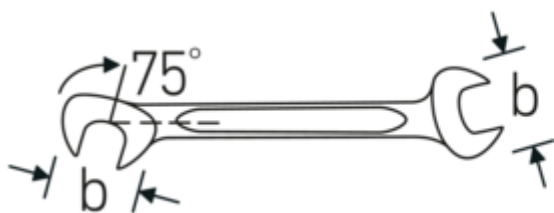

Small double-open ended spanner
ELECTRIC, metric

ELECTRIC 12

Art.No. **40061212**
GTIN **4018754018635**
Model **ELECTRIC 12 12**

Label. Double open-ended spanner, small Spanner size nullmm L.116mm

- Features.**
- straight design, jaw position 15° and 75°
 - sturdy, slim and lightweight intelligent design
 - high bending strength due to double T-profile
 - STAHLWILLE's round finish ensures a surface that is pleasant to the skin and has a good grip
 - extremely sturdy, exceptionally durable
 - drop-forged, hardened and cooled in oil bath
 - chrome-alloy steel, chrome plated

Technical Drawing.

Technical Attributes.

a	3 mm
Width mm (b)	24,2 mm
Length mm (L)	116 mm
Jaw angle	15/75 °
Spanner width 1 [mm]	12 mm
Spanner width 2 [mm]	12 mm

Logistics data.

Depth mm (IFS)	116
Width mm (IFS)	24
Height mm (IFS)	3
Length (packed, mm)	130
Width (packed, mm)	50
Height (packed, mm)	18

Volume (packed, dm3)	0.117 dm3
Art. no.	40061212
Weight (gross, kg)	0,275
Weight PAP (kg)	0,000
Weight PVC (kg)	0,004
GTIN	4018754018635
Country of origin	GERMANY
Region of origin	Nordrhein-Westfalen
WEEE/ElektroG	nicht ear-pflichtig
Customs tariff no.	82041100
Packing standard	10
Weight	27 g

40061414

ELECTRIC 12 14

Double open-ended spanner, small
Spanner size nullmm L.131mm

4018754018659

GTIN-Code.

STAHLWILLE Eduard Wille GmbH & Co. KG

Lindenallee 27 · 42349 Wuppertal · Germany · Phone: +49 202 4791-0 · Fax: +49 202 4791-200
info@stahlwille.de · www.stahlwille.com · Copyright by STAHLWILLE Eduard Wille GmbH & Co. KG, Wuppertal
Copyright by STAHLWILLE Eduard Wille GmbH & Co. KG, Wuppertal