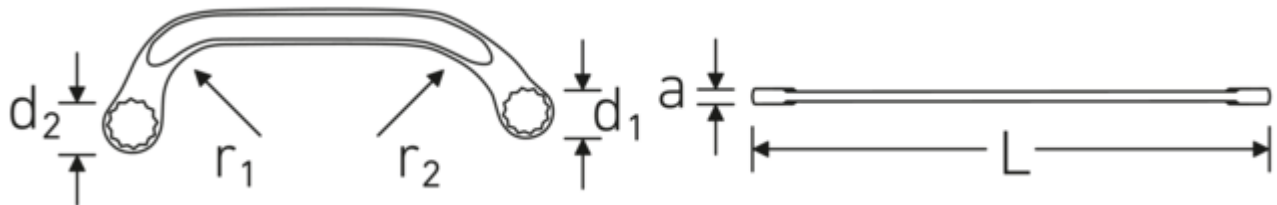

**Double-ended ring spanner
STARTER, metric**

STARTER 27

Art.No. **41091417**
GTIN **4018754022069**
Model **STARTER 27 14 x 17**

Label. Double-ended ring spanner Spanner size 14 x 17 mm L.179mm

- Features.**
- ISO 3318
 - Chrome Alloy Steel, chrome plated

Advantages.

ISO 3318

Technical Drawing.

Technical Attributes.

a	7,5 mm
Drive profile	Double hexagon AS-Drive®
d1	21 mm
d2	24,5 mm
Length mm (L)	179 mm

Logistics data.

Depth mm (IFS)	179
Width mm (IFS)	62
Height mm (IFS)	8
Length (packed, mm)	181
Width (packed, mm)	64

r1	36 mm	Height (packed, mm)	65
r2	64 mm	Volume (packed, dm3)	0.75296 dm3
Spanner width 1 [mm]	14 mm	Art. no.	41091417
Spanner width 2 [mm]	17 mm	Weight (gross, kg)	0,890
		Weight PAP (kg)	0,000
		Weight PVC (kg)	0,010
		GTIN	4018754022069
		Country of origin	GERMANY
		Region of origin	Nordrhein-Westfalen
		WEEE/ElektroG	nicht ear-pflichtig
		Customs tariff no.	82041100
		Packing standard	10
		Weight	89 g

Variants.

Art. no.	Art. no. (ERP)	Description	GTIN
41091012	STARTER 27 10 x 12	Double-ended ring spanner Spanner size 10 x 12 mm L.150mm	4018754022038
41091113	STARTER 27 11 x 13	Double-ended ring spanner Spanner size 11 x 13 mm L.150mm	4018754022045
41091416	STARTER 27 14 x 16	Double-ended ring spanner Spanner size 14 x 16 mm L.179mm	4018754022052
41091417	STARTER 27 14 x 17	Double-ended ring spanner Spanner size 14 x 17 mm L.179mm	4018754022069
41091517	STARTER 27 15 x 17	Double-ended ring spanner Spanner size 15 x 17 mm L.184mm	4018754022076
41091618	STARTER 27 16 x 18	Double-ended ring spanner Spanner size 16 x 18 mm L.200mm	4018754096770
41091922	STARTER 27 19 x 22	Double-ended ring spanner Spanner size 19 x 22 mm L.225mm	4018754022090