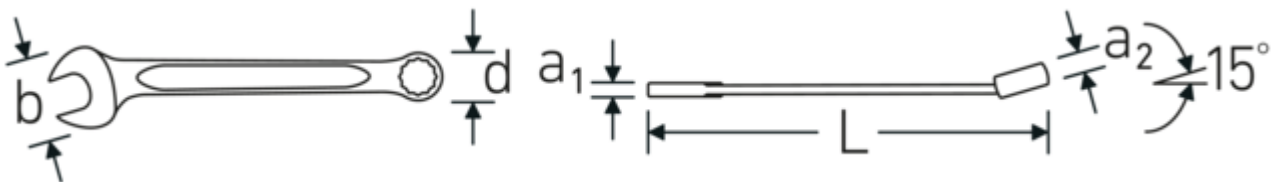

Combination spanner OPEN BOX, inch
OPEN BOX 13a

Art.No. 40484646
GTIN 4018754020249
Model OPEN BOX 13a 15/16

Label. Combination spanner OPEN BOX long Spanner size 15/16 " L.280mm

Features. • Chrome Alloy Steel, chrome plated

Advantages.

Made in Germany – STAHLWILLE Combination spanner OPEN BOX, inch , open end 15 °angled, length 280 mm, DIN 3113 Form A, , 40484646.

Technical Drawing.

Technical Attributes.

a1	7,8 mm
a2	14 mm
Width mm (b)	53 mm
d	34,9 mm
DIN	DIN 3113 Form A
Length mm (L)	280 mm

Logistics data.

Depth mm (IFS)	280
Width mm (IFS)	53
Height mm (IFS)	14
Length (packed, mm)	290
Width (packed, mm)	70
Height (packed, mm)	20

Jaw angle	15 °	Volume (packed, dm3)	0.406 dm3
Ringstellung	15 °	Art. no.	40484646
Spanner width 1 [inch]	15/16 "	Weight (gross, kg)	1,275
Spanner width s 2 [inch]	15/16 "	Weight PAP (kg)	0,000
		Weight PVC (kg)	0,014
		GTIN	4018754020249
		Country of origin	GERMANY
		Region of origin	Nordrhein-Westfalen
		WEEE/ElektroG	nicht ear-pflichtig
		Customs tariff no.	82041100
		Packing standard	5
		Weight	255 g