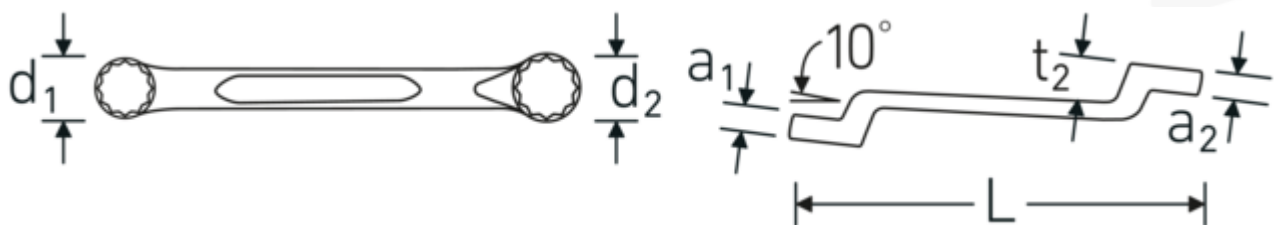

**Double-ended ring spanner, inch,  
short**

**180a**

Art.No. **41602428**  
GTIN **4018754023028**  
Model **180a 3/8 x 7/16**

**Label.** Double-ended ring spanner Spanner size 3/8 x 7/16 " L.122mm

- Features.**
- short
  - shallow offset
  - Fed. Spec. GGG-W-636 E
  - S.B.A.C. Techn. Spec. T.S. 48 up to 1/2"
  - HPQ® high performance steel, chrome plated

**Advantages.**

Short

**Technical Drawing.**

**Technical Attributes.**

a1 6,7 mm  
a2 7,8 mm

**Logistics data.**

Depth mm (IFS) 126  
Width mm (IFS) 17  
Height mm (IFS) 11

<b>Drive profile</b>	Double hexagon AS-Drive®	<b>Length (packed, mm)</b>	128
<b>d1</b>	14,6 mm	<b>Width (packed, mm)</b>	46
<b>d2</b>	16,7 mm	<b>Height (packed, mm)</b>	38
<b>Length mm (L)</b>	122 mm	<b>Volume (packed, dm3)</b>	0.223744 dm3
<b>Spanner width 1 [inch]</b>	3/8 "	<b>Art. no.</b>	41602428
<b>Spanner width s 2 [inch]</b>	7/16 "	<b>Weight (gross, kg)</b>	0,420
<b>t1</b>	9 mm	<b>Weight PAP (kg)</b>	0,000
<b>t2</b>	10 mm	<b>Weight PVC (kg)</b>	0,003
		<b>GTIN</b>	4018754023028
		<b>Country of origin</b>	GERMANY
		<b>Region of origin</b>	Nordrhein-Westfalen
		<b>WEEE/ElektroG</b>	nicht ear-pflichtig
		<b>Customs tariff no.</b>	82041100
		<b>Packing standard</b>	10
		<b>Weight</b>	42 g

## Variants.

Art. no.	Art. no. (ERP)	Description	GTIN
41601620	180a 1/4 x 5/16	Double-ended ring spanner Spanner size 1/4 x 5/16 " L.107mm	4018754023011
41602428	180a 3/8 x 7/16	Double-ended ring spanner Spanner size 3/8 x 7/16 " L.122mm	4018754023028
41603234	180a 1/2 x 9/16	Double-ended ring spanner Spanner size 1/2 x 9/16 " L.141mm	4018754023035
41603436	180a 9/16 x 5/8	Double-ended ring spanner Spanner size 9/16 " L.148mm	4018754023042